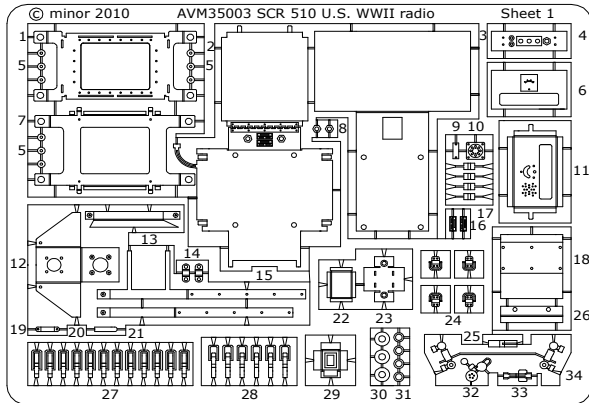

SCR510 U.S. WWII radio set

For WWII Jeep, Half tracks, etc.
vehicular and artillery radio

AVM35003 1/35 scale photoetched detail set

For Tamiya kit, adaptable to Italeri and Revell kits
For advanced modelers

Made in Spain 2010
www.minor-web.com

CAUTION This product contain small pieces,
not suitable for childrens under 10 years

Bend
 Symmetrically (Both sides)
 OP Optional
 Original parts
 minor kit parts
 Scratchbuilt or modified parts

Book fasteners

BC620/BC659 radio receiver-transmitter

Opened for repair and maintenance

PE-120 power unit

27 and 28 can be in open or closed position, see...