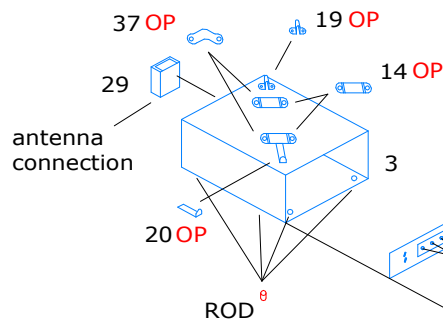

SCR510 U.S. WWII radio set

For WWII Jeep, Half tracks, etc.
vehicular and artillery radio

AVM35003 1/35 scale photoetched detail set

For Tamiya kit, adaptable to Italeri and Revell kits
For advanced modelers

Made in Spain 2010
www.minor-web.com

CAUTION This product contain small pieces,
not suitable for childrens under 10 years

Bend
 Symmetrically (Both sides)
 OP Optional
 Original parts
 minor kit parts
 Scratchbuilt or modified parts

Book fasteners

BC620/BC659 radio receiver-transmitter

Opened for repair and maintenance

PE-120 power unit

27 and 28 can be in open or closed position, see...