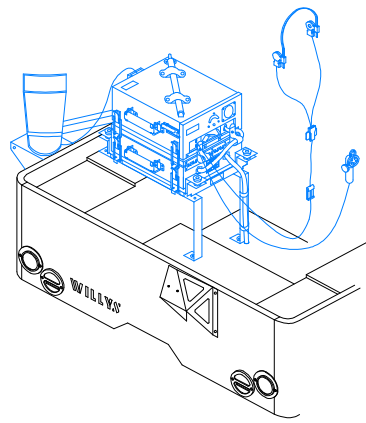

SCR510 U.S. WWII radio set

For WWII Jeep, Half tracks, etc.
vehicular and artillery radio

AVM35003 1/35 scale photoetched detail set

For Tamiya kit, adaptable to Italeri and Revell kits
For advanced modelers

Made in Spain 2010
www.minor-web.com

CAUTION This product contain small pieces,
not suitable for childrens under 10 years

Bend
 Symmetrically (Both sides)
 OP Optional
 Original parts
 minor kit parts
 Scratchbuilt or modified parts

Book fasteners

BC620/BC659 radio receiver-transmitter

Opened for repair and maintenance

PE-120 power unit

27 and 28 can be in open or closed position, see...