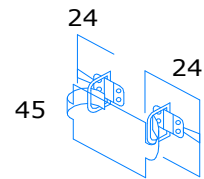

Made in Spain 2010
www.minor-web.com

CAUTION This product contain small pieces,
not suitable for childrens under 10 years

Bend
 Symmetrically (Both sides)
 OP Optional
 Original parts
 minor kit parts
 Scratchbuilt or modified parts

Book fasteners

BC620/BC659 radio receiver-transmitter

Opened for repair and maintenance

PE-120 power unit

27 and 28 can be in open or closed position, see...