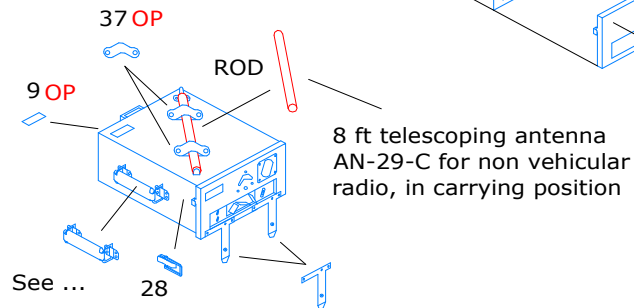

Made in Spain 2010
www.minor-web.com

CAUTION This product contain small pieces,
not suitable for childrens under 10 years

Bend
 Symmetrically (Both sides)
 OP Optional
 Original parts
 minor kit parts
 Scratchbuilt or modified parts

Book fasteners

BC620/BC659 radio receiver-transmitter

Opened for repair and maintenance

PE-120 power unit

27 and 28 can be in open or closed position, see...