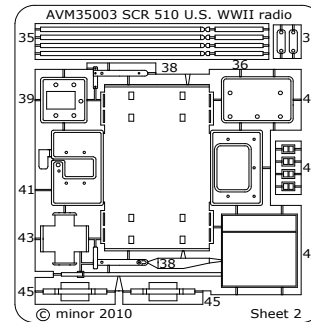

SCR510 U.S. WWII radio set

For WWII Jeep, Half tracks, etc.
vehicular and artillery radio

AVM35003 1/35 scale photoetched detail set

For Tamiya kit, adaptable to Italeri and Revell kits
For advanced modelers

Made in Spain 2010
www.minor-web.com

CAUTION This product contain small pieces,
not suitable for childrens under 10 years

Bend
 Symmetrically (Both sides)
 OP Optional
 Original parts
 minor kit parts
 Scratchbuilt or modified parts

Book fasteners

BC620/BC659 radio receiver-transmitter

Opened for repair and maintenance

PE-120 power unit

27 and 28 can be in open or closed position, see...