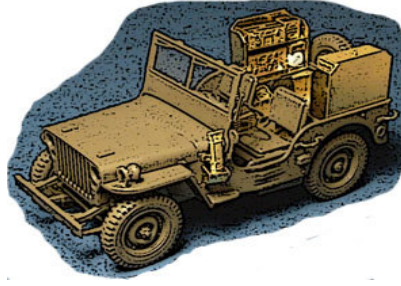

SCR-193 U.S. WWII radio set and bracket

for WWII U.S. 1/4 ton 4x4 truck

AVM35005 1/35 scale photoetched accessory set

for advanced modelers

minor

Made in Spain 2011
www.minor-web.com

CAUTION This product contain small pieces,
not suitable for childrens under 10 years

OP
Optional

Original parts

minor
kit parts

Scratchbuilt or
modified parts

AVM35004 SCR-193

AVM35005 bracket

AVM35004 SCR-193 sheet

BC191
transmitter