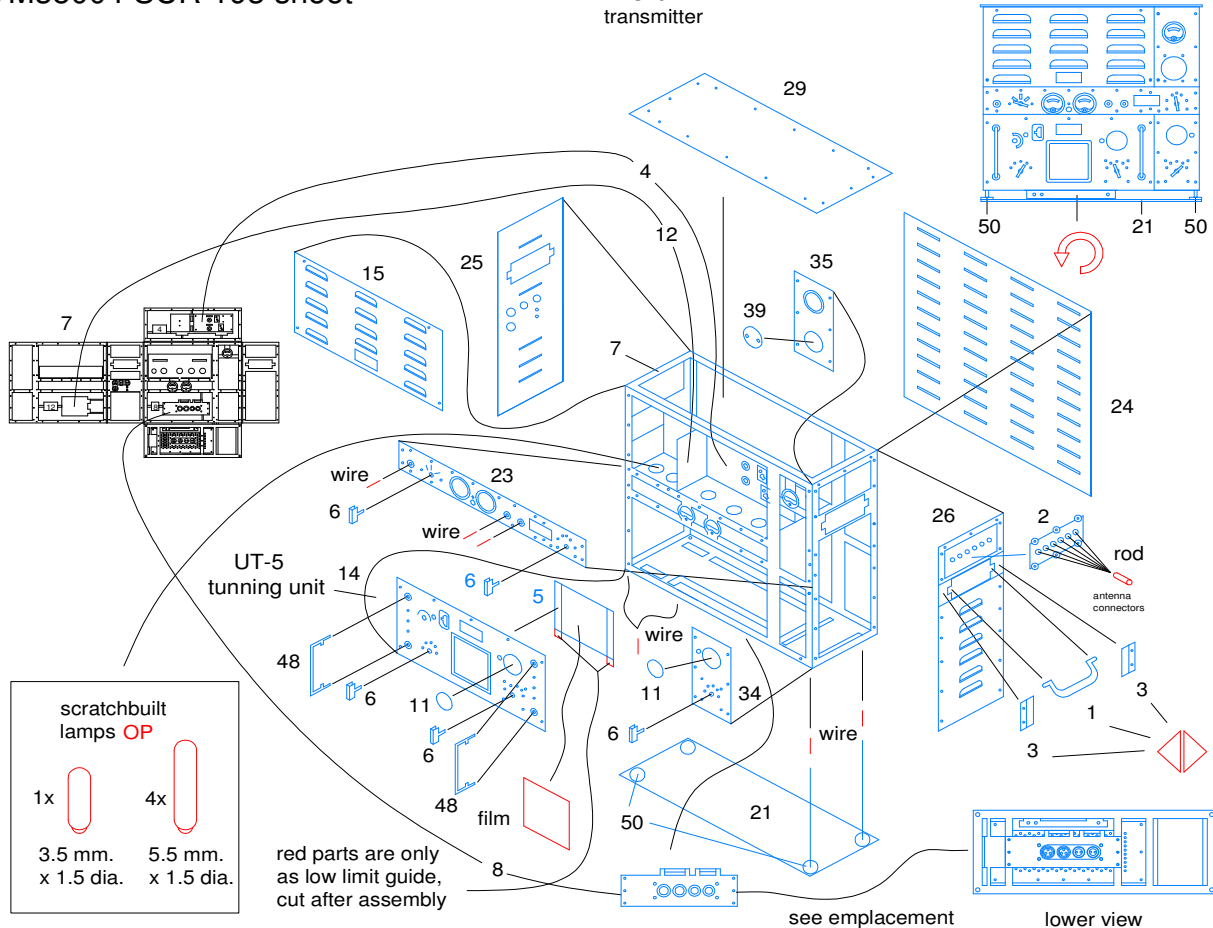

SCR-193 U.S. WWII radio set and bracket

for WWII U.S. 1/4 ton 4x4 truck

AVM35005 1/35 scale photoetched accessory set

for advanced modelers

minor

Made in Spain 2011
www.minor-web.com

CAUTION This product contain small pieces,
not suitable for childrens under 10 years

OP
Optional

Original parts

minor
kit parts

Scratchbuilt or
modified parts

AVM35004 SCR-193

AVM35005 bracket

AVM35004 SCR-193 sheet

BC191
transmitter

UT-5 tuning unit

BC312 receiver

LS3 loudspeaker

Dynamotor BD77

J37 key

T-17 microphone

HS-30 headphones set

AVM35005 bracket sheet

SCRATCHBUILT MP-37 ANTENNA BASE

General display

FIGURE 12.—Radio sets SCR-193-A and SCR-193-C, cording diagram.

TL-2226

Connection diagram