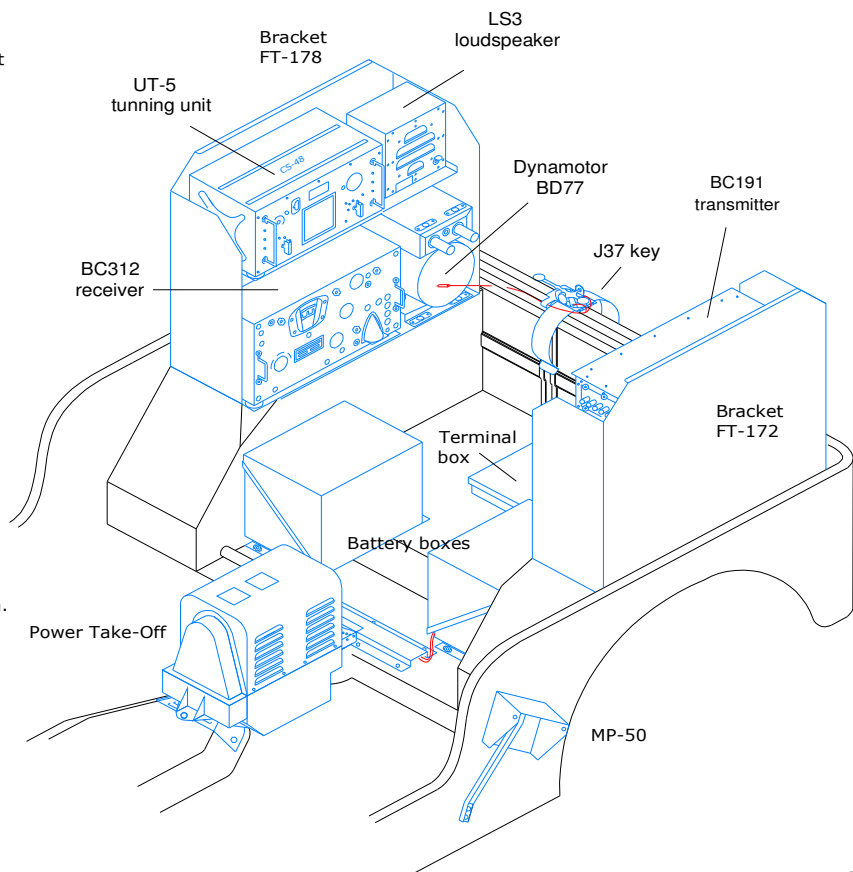

OP
Optional

Original parts

minor
kit parts

Scratchbuilt or
modified parts

AVM35004 SCR-193

AVM35005 bracket

AVM35004 SCR-193 sheet

BC191
transmitter

UT-5 tuning unit

BC312 receiver

LS3 loudspeaker

Dynamotor BD77

J37 key

T-17 microphone

HS-30 headphones set

AVM35005 bracket sheet

SCRATCHBUILT MP-37 ANTENNA BASE

General display

FIGURE 12.—Radio sets SCR-193-A and SCR-193-C, cording diagram.

TL-2226

Connection diagram