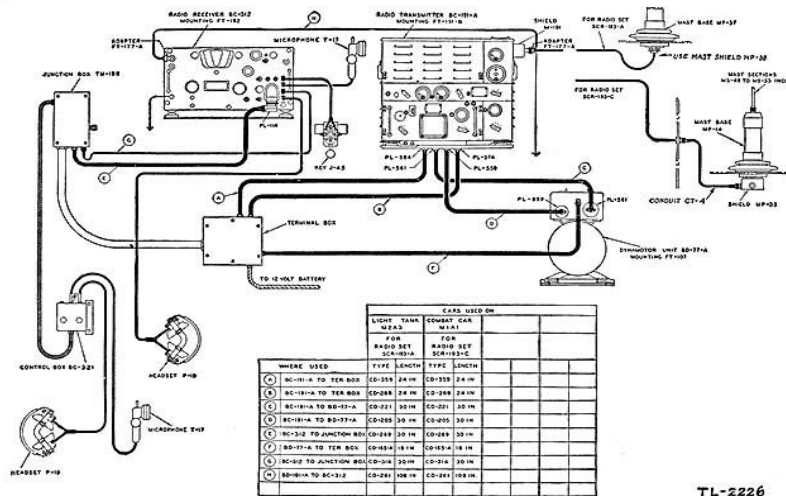

SCRATCHBUILT MP-37 ANTENNA BASE

General display

FIGURE 12.—Radio sets SCR-193-A and SCR-193-C, cording diagram.

TL-2226

Connection diagram