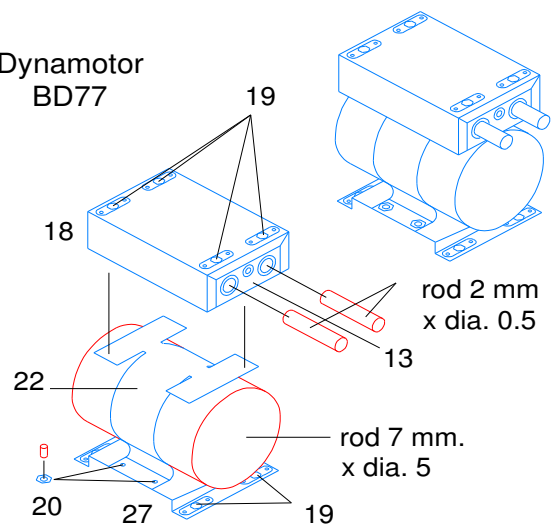

OP
Optional

Original parts

minor
kit parts

Scratchbuilt or
modified parts

AVM35004 SCR-193

AVM35005 bracket

AVM35004 SCR-193 sheet

BC191
transmitter

UT-5 tuning unit

BC312 receiver

LS3 loudspeaker

Dynamotor BD77

J37 key

T-17 microphone

HS-30 headphones set

AVM35005 bracket sheet

SCRATCHBUILT MP-37 ANTENNA BASE

General display

FIGURE 12.—Radio sets SCR-193-A and SCR-193-C, cording diagram.

TL-2226

Connection diagram