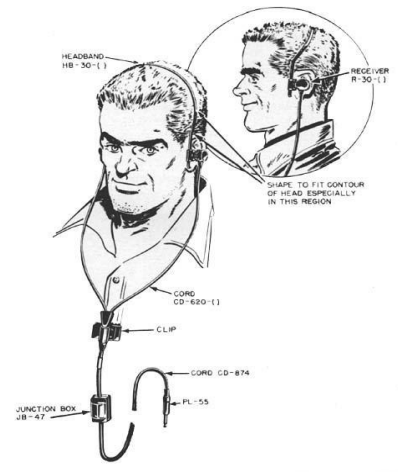

OP
Optional

Original parts

minor
kit parts

Scratchbuilt or
modified parts

AVM35004 SCR-193

AVM35005 bracket

AVM35004 SCR-193 sheet

BC191
transmitter

UT-5 tuning unit

BC312 receiver

LS3 loudspeaker

Dynamotor BD77

J37 key

T-17 microphone

HS-30 headphones set

AVM35005 bracket sheet

SCRATCHBUILT MP-37 ANTENNA BASE

General display

FIGURE 12.—Radio sets SCR-193-A and SCR-193-C, cording diagram.

TL-2226

Connection diagram