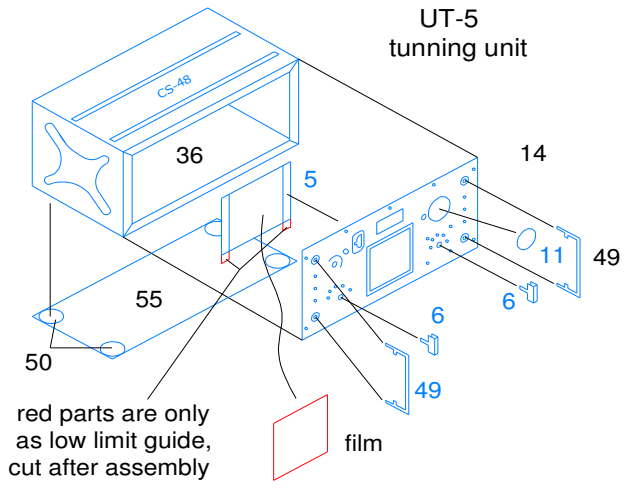

OP
Optional

Original parts

minor
kit parts

Scratchbuilt or
modified parts

AVM35004 SCR-193

AVM35005 bracket

AVM35004 SCR-193 sheet

BC191
transmitter

UT-5 tuning unit

BC312 receiver

LS3 loudspeaker

Dynamotor BD77

J37 key

T-17 microphone

HS-30 headphones set

AVM35005 bracket sheet

SCRATCHBUILT MP-37 ANTENNA BASE

General display

FIGURE 12.—Radio sets SCR-193-A and SCR-193-C, cording diagram.

TL-2226

Connection diagram