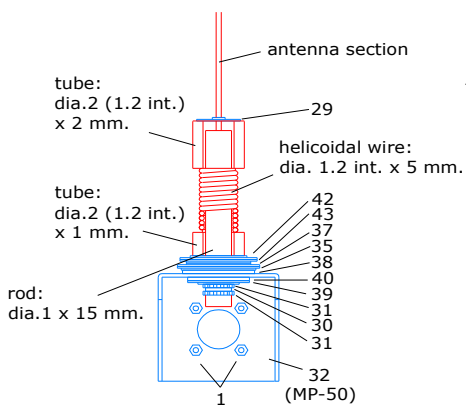

SCRATCHBUILT MP-37 ANTENNA BASE

General display

FIGURE 12.—Radio sets SCR-193-A and SCR-193-C, cording diagram.

TL-2226

Connection diagram