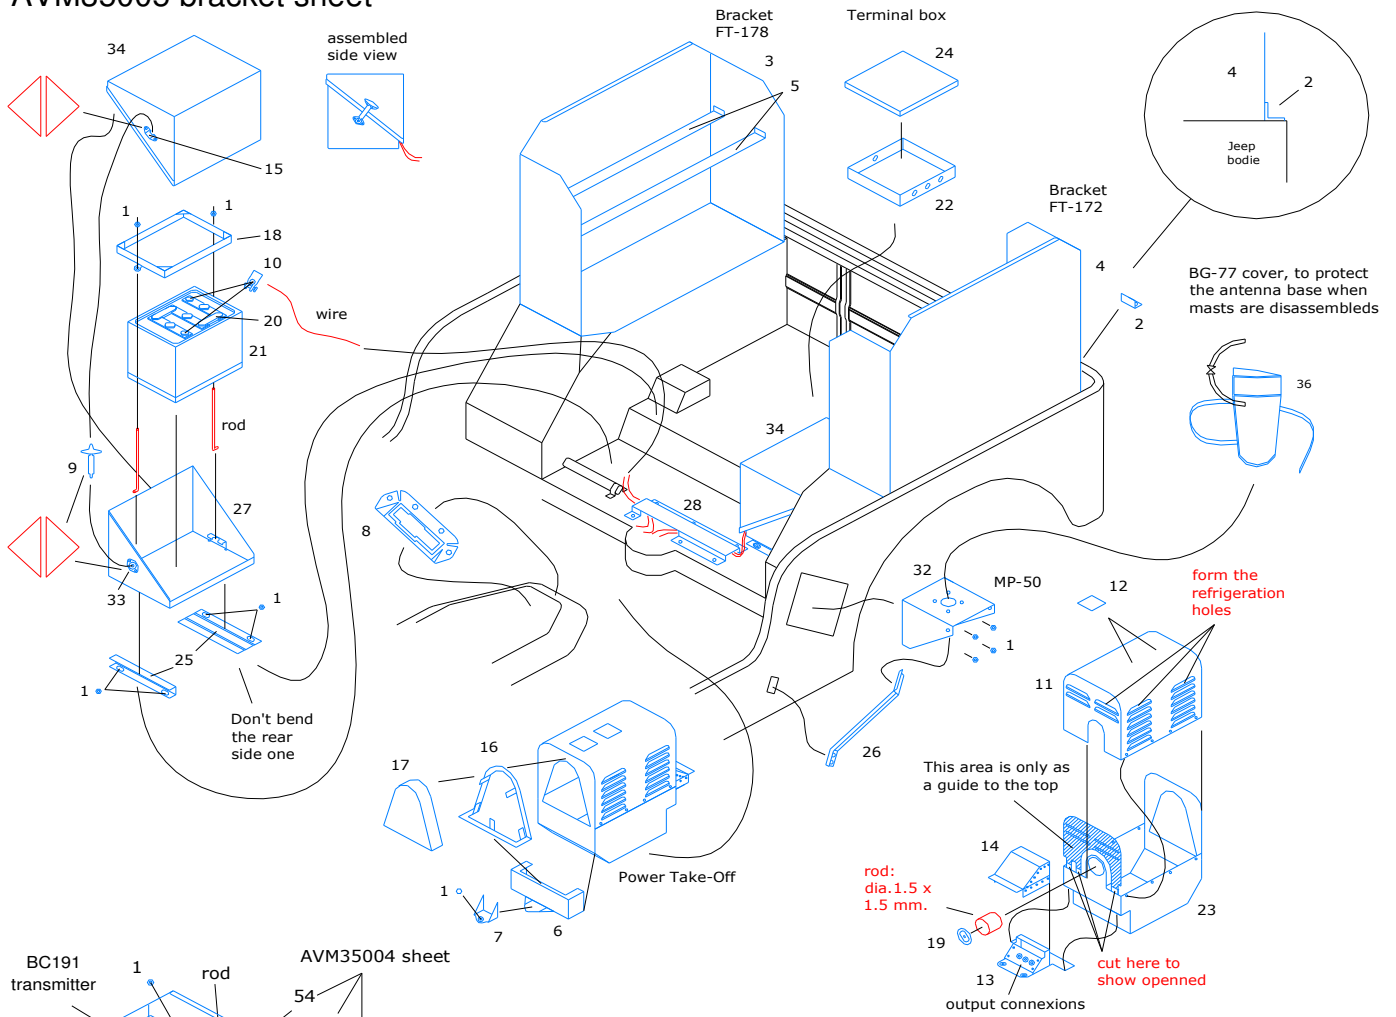

OP
Optional

Original parts

minor
kit parts

Scratchbuilt or
modified parts

AVM35004 SCR-193

AVM35005 bracket

AVM35004 SCR-193 sheet

BC191
transmitter

UT-5 tuning unit

BC312 receiver

LS3 loudspeaker

Dynamotor BD77

J37 key

T-17 microphone

HS-30 headphones set

AVM35005 bracket sheet

SCRATCHBUILT MP-37 ANTENNA BASE

General display

FIGURE 12.—Radio sets SCR-193-A and SCR-193-C, cording diagram.

TL-2226

Connection diagram