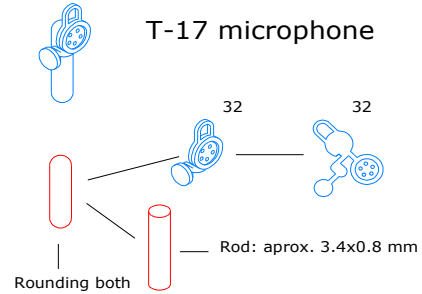

OP
Optional

Original parts

minor
kit parts

Scratchbuilt or
modified parts

AVM35004 SCR-193

AVM35005 bracket

AVM35004 SCR-193 sheet

BC191
transmitter

UT-5 tuning unit

BC312 receiver

LS3 loudspeaker

Dynamotor BD77

J37 key

T-17 microphone

HS-30 headphones set

AVM35005 bracket sheet

SCRATCHBUILT MP-37 ANTENNA BASE

General display

FIGURE 12.—Radio sets SCR-193-A and SCR-193-C, cording diagram.

TL-2226

Connection diagram