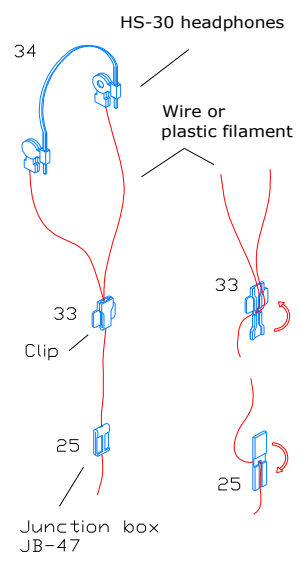

OP
Optional

Original parts

minor
kit parts

Scratchbuilt or
modified parts

AVM35004 SCR-193

AVM35005 bracket

AVM35004 SCR-193 sheet

BC191
transmitter

UT-5 tuning unit

BC312 receiver

LS3 loudspeaker

Dynamotor BD77

J37 key

T-17 microphone

HS-30 headphones set

AVM35005 bracket sheet

SCRATCHBUILT MP-37 ANTENNA BASE

General display

FIGURE 12.—Radio sets SCR-193-A and SCR-193-C, cording diagram.

TL-2226

Connection diagram