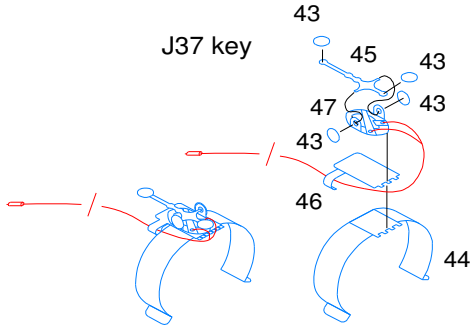

SCR-193 U.S. WWII radio set and bracket

for WWII U.S. 1/4 ton 4x4 truck

AVM35005 1/35 scale photoetched accessory set

for advanced modelers

minor

Made in Spain 2011
www.minor-web.com

CAUTION This product contain small pieces,
not suitable for childrens under 10 years

OP
Optional

Original parts

minor
kit parts

Scratchbuilt or
modified parts

AVM35004 SCR-193

AVM35005 bracket

AVM35004 SCR-193 sheet

BC191
transmitter

UT-5 tuning unit

BC312 receiver

LS3 loudspeaker

Dynamotor BD77

J37 key

T-17 microphone

HS-30 headphones set

AVM35005 bracket sheet

SCRATCHBUILT MP-37 ANTENNA BASE

General display

FIGURE 12.—Radio sets SCR-193-A and SCR-193-C, cording diagram.

TL-2226

Connection diagram