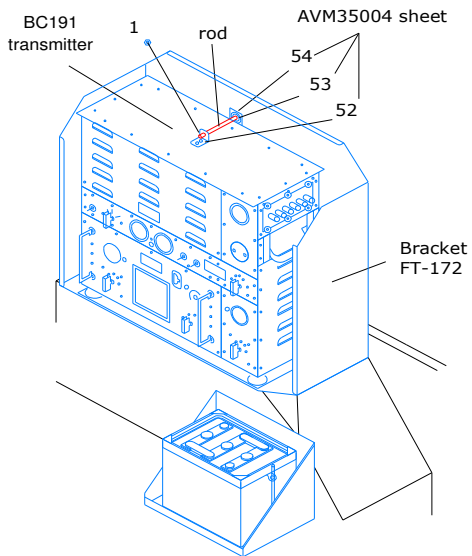

OP
Optional

Original parts

minor
kit parts

Scratchbuilt or
modified parts

AVM35004 SCR-193

AVM35005 bracket

AVM35004 SCR-193 sheet

BC191
transmitter

UT-5 tuning unit

BC312 receiver

LS3 loudspeaker

Dynamotor BD77

J37 key

T-17 microphone

HS-30 headphones set

AVM35005 bracket sheet

SCRATCHBUILT MP-37 ANTENNA BASE

General display

FIGURE 12.—Radio sets SCR-193-A and SCR-193-C, cording diagram.

TL-2226

Connection diagram