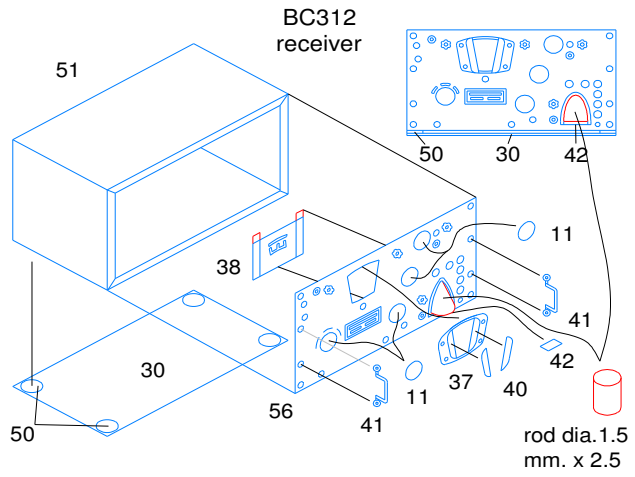

SCR-193 U.S. WWII radio set and bracket

for WWII U.S. 1/4 ton 4x4 truck

AVM35005 1/35 scale photoetched accessory set

for advanced modelers

minor

Made in Spain 2011
www.minor-web.com

CAUTION This product contain small pieces,
not suitable for childrens under 10 years

OP
Optional

Original parts

minor
kit parts

Scratchbuilt or
modified parts

AVM35004 SCR-193

AVM35005 bracket

AVM35004 SCR-193 sheet

BC191
transmitter

UT-5 tuning unit

BC312 receiver

LS3 loudspeaker

Dynamotor BD77

J37 key

T-17 microphone

HS-30 headphones set

AVM35005 bracket sheet

SCRATCHBUILT MP-37 ANTENNA BASE

General display

FIGURE 12.—Radio sets SCR-193-A and SCR-193-C, cording diagram.

TL-2226

Connection diagram