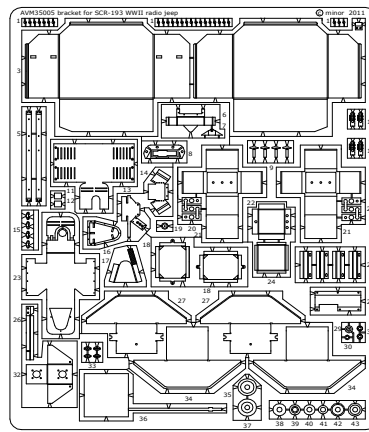

SCR-193 U.S. WWII radio set and bracket

for WWII U.S. 1/4 ton 4x4 truck

AVM35005 1/35 scale photoetched accessory set

for advanced modelers

minor

Made in Spain 2011
www.minor-web.com

CAUTION This product contain small pieces,
not suitable for childrens under 10 years

OP
Optional

Original parts

minor
kit parts

Scratchbuilt or
modified parts

AVM35004 SCR-193

AVM35005 bracket

AVM35004 SCR-193 sheet

BC191
transmitter

SCRATCHBUILT MP-37 ANTENNA BASE

General display

FIGURE 12.—Radio sets SCR-193-A and SCR-193-C, cording diagram.

TL-2226

Connection diagram