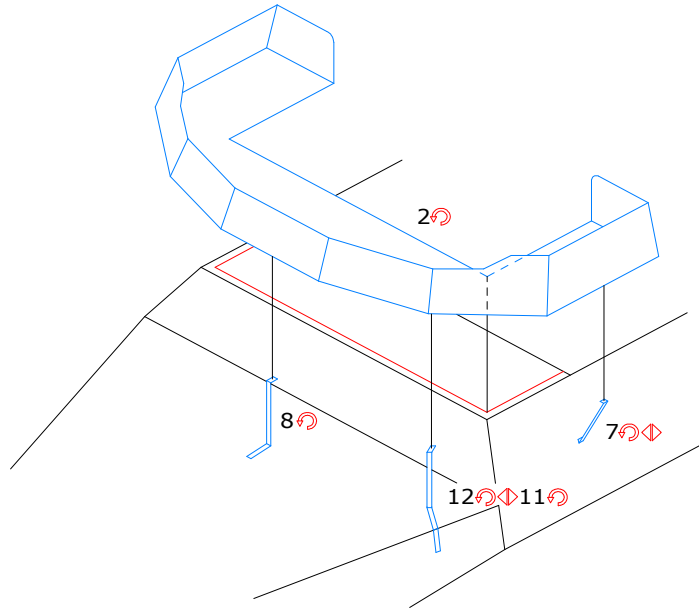

Map desk type 1 for Sd.Kfz.251/18

AVM35062

1/35 scale photoetched accessory set

Made in EU 2013

minor 

www.minor-web.com

CAUTION This product contain small pieces,
not suitable for childrens under 10 years

 Bend
 Symmetrically
(Both sides)
OP **I**
Optional Put into
 Original parts
 minor
kit parts
 Scratchbuilt or
modified parts