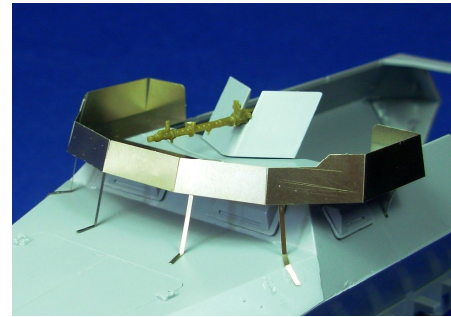

Map desk type 1 for Sd.Kfz.251/18

AVM35062

1/35 scale photoetched accessory set

Made in EU 2013

minor 

www.minor-web.com

CAUTION This product contain small pieces,
not suitable for childrens under 10 years

 Bend
 Symmetrically
(Both sides)
OP **I**
Optional Put into
 Original parts
 minor
kit parts
 Scratchbuilt or
modified parts