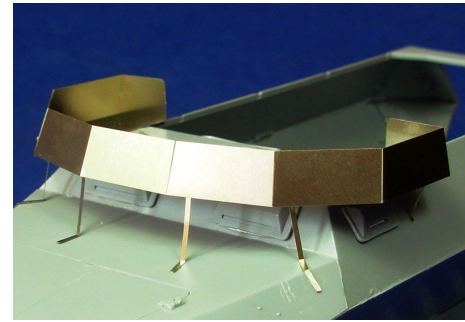

Map desk type 2 for Sd.Kfz.251/18

AVM35063

1/35 scale photoetched accessory set

Made in EU 2013

minor 

www.minor-web.com

CAUTION This product contain small pieces,
not suitable for childrens under 10 years

 Bend
 Symmetrically
(Both sides)
OP Optional
I Put into
 Original parts
 minor
kit parts
 Scratchbuilt or
modified parts