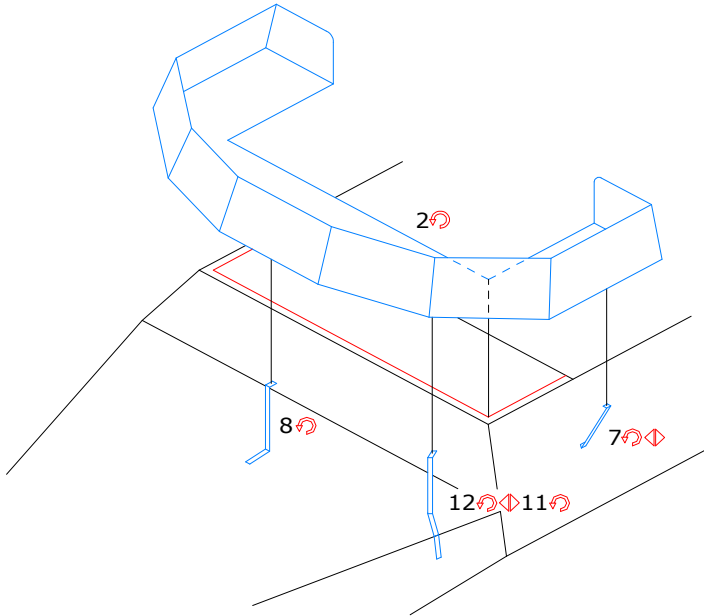

Map desk type 2 for Sd.Kfz.251/18

AVM35063

1/35 scale photoetched accessory set

Made in EU 2013

minor 

www.minor-web.com

CAUTION This product contain small pieces,
not suitable for childrens under 10 years

 Bend
 Symmetrically
(Both sides)
OP Optional
I Put into
 Original parts
 minor
kit parts
 Scratchbuilt or
modified parts