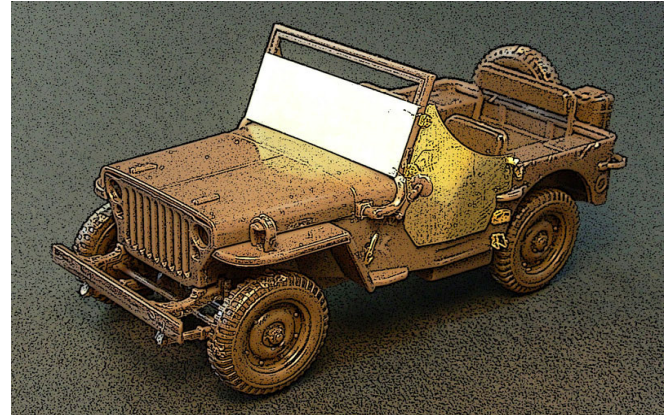

WWII armoured field conversion

for 1/4 ton 4x4 truck

AVM48002

1/48 scale photoetched accessory set

for Hasegawa kit

minor 

Made in Europe 2011

www.minor-web.com

CAUTION This product contain small pieces,
not suitable for childrens under 10 years

Bend

Symmetrically
(Both sides)

OP

Optional

Original parts

minor
kit parts

Scratchbuilt or
modified parts