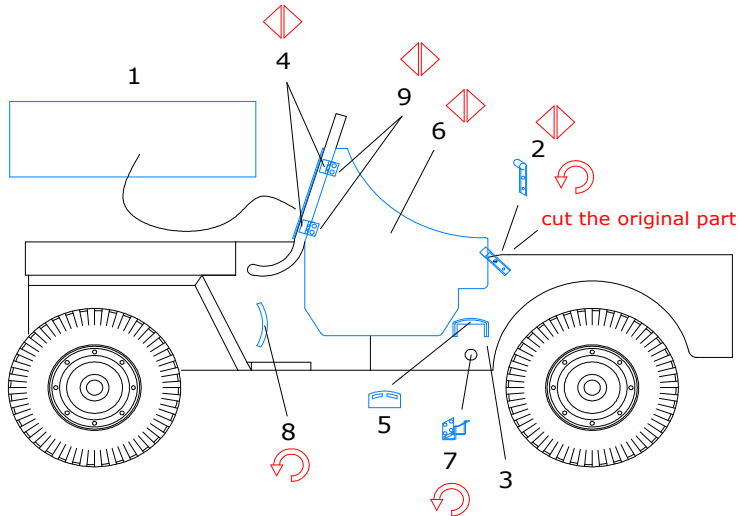

WWII armoured field conversion

for 1/4 ton 4x4 truck

AVM48002

1/48 scale photoetched accessory set

for Hasegawa kit

minor 

Made in Europe 2011

www.minor-web.com

CAUTION This product contain small pieces,
not suitable for childrens under 10 years

Bend

Symmetrically
(Both sides)

OP

Optional

Original parts

minor
kit parts

Scratchbuilt or
modified parts