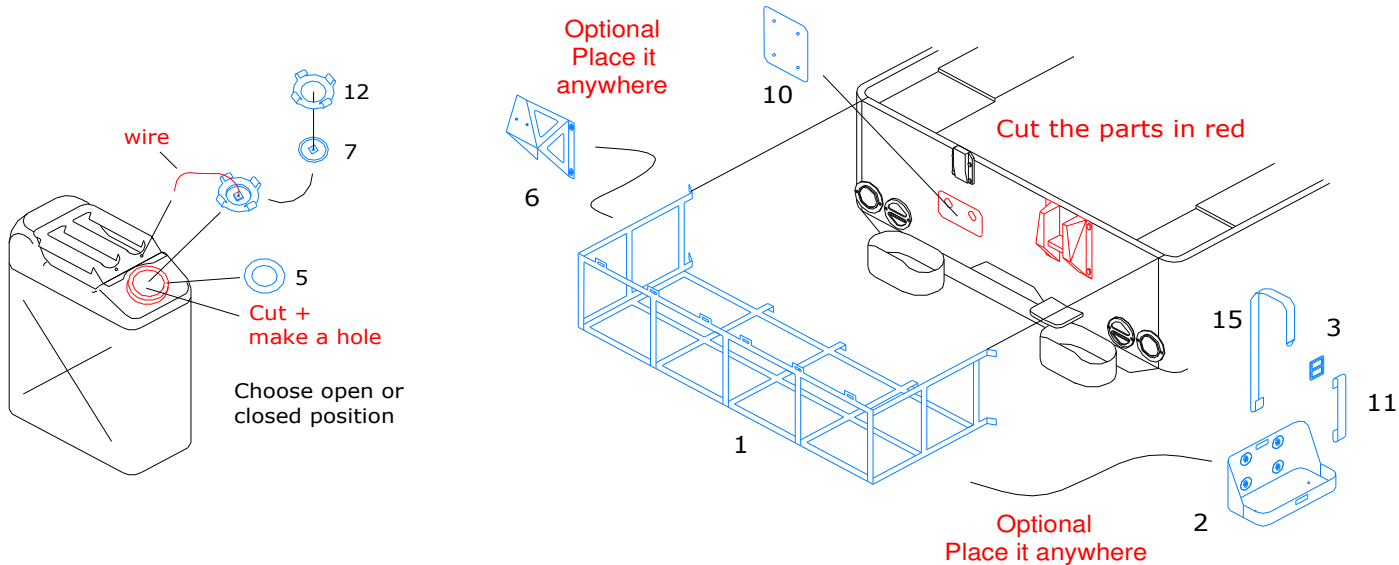

# WWII Jeep field accessories

AVM48003

1/48 scale photoetched accessory set

for Hasegawa kit

minor

Made in Europe 2011

[www.minor-web.com](http://www.minor-web.com)

**CAUTION** This product contain small pieces,  
not suitable for childrens under 10 years

-   
**Bend**
-   
**Symmetrically**  
 (Both sides)
-   
**Optional**
-   
 Original parts
-   
**minor**  
 kit parts
-   
 Scratchbuilt or  
 modified parts

Place the reinforcements as your choice,  
cut the n°16 piece as large as required.

Cut the parts in red to mount  
the rack along the spare wheel