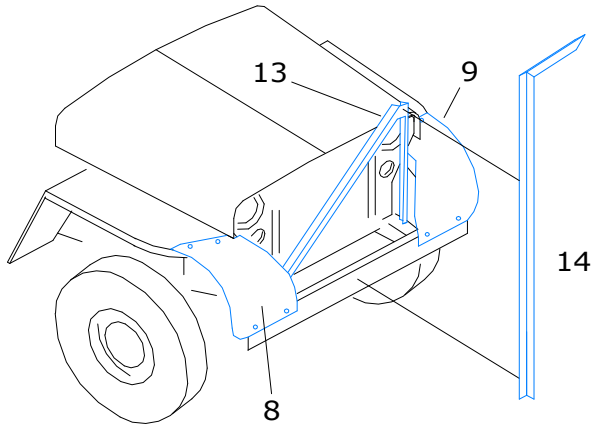

WWII Jeep field accessories

AVM48003

1/48 scale photoetched accessory set

for Hasegawa kit

minor

Made in Europe 2011

www.minor-web.com

CAUTION This product contain small pieces,
not suitable for childrens under 10 years

- 
Bend
- 
Symmetrically
 (Both sides)
- 
OP
 Optional
- 
 Original parts
- 
minor
 kit parts
- 
 Scratchbuilt or
 modified parts

Place the reinforcements as your choice, cut the n°16 piece as large as required.