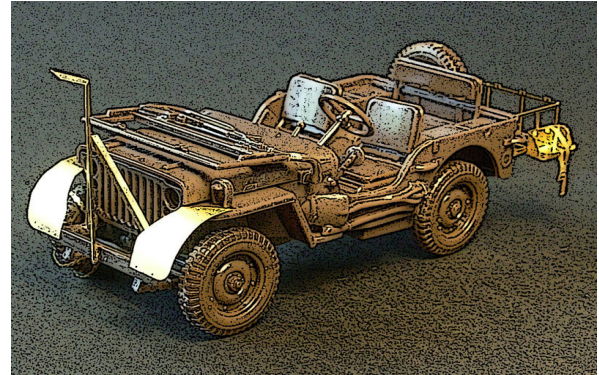

# WWII Jeep field accessories

AVM48003

1/48 scale photoetched accessory set

for Hasegawa kit

minor

Made in Europe 2011

[www.minor-web.com](http://www.minor-web.com)

**CAUTION** This product contain small pieces,  
not suitable for childrens under 10 years

-   
**Bend**
-   
**Symmetrically**  
 (Both sides)
-   
**Optional**
-   
 Original parts
-   
**minor**  
 kit parts
-   
 Scratchbuilt or  
 modified parts

Place the reinforcements as your choice,  
cut the n°16 piece as large as required.

Cut the parts in red to mount  
the rack along the spare wheel