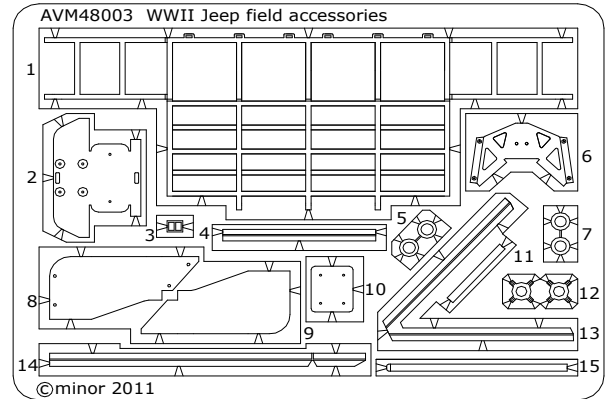

# WWII Jeep field accessories

AVM48003

1/48 scale photoetched accessory set

for Hasegawa kit

minor

Made in Europe 2011

[www.minor-web.com](http://www.minor-web.com)

**CAUTION** This product contain small pieces,  
not suitable for childrens under 10 years

-   
**Bend**
-   
**Symmetrically**  
 (Both sides)
-   
**Optional**
-   
 Original parts
-   
**minor**  
 kit parts
-   
 Scratchbuilt or  
 modified parts

Place the reinforcements as your choice,  
cut the n°16 piece as large as required.