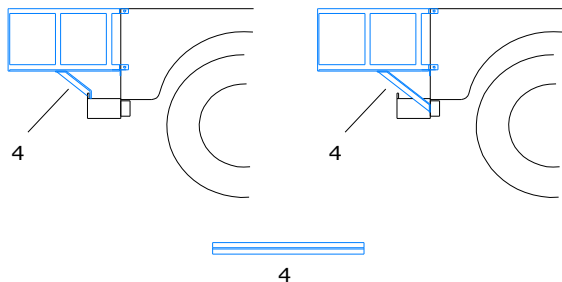

# WWII Jeep field accessories

AVM48003

1/48 scale photoetched accessory set

for Hasegawa kit

minor

Made in Europe 2011

[www.minor-web.com](http://www.minor-web.com)

**CAUTION** This product contain small pieces,  
not suitable for childrens under 10 years

-   
**Bend**
-   
**Symmetrically**  
 (Both sides)
-   
**Optional**
-   
 Original parts
-   
**minor**  
 kit parts
-   
 Scratchbuilt or  
 modified parts

Place the reinforcements as your choice,  
cut the n°16 piece as large as required.

Cut the parts in red to mount  
the rack along the spare wheel