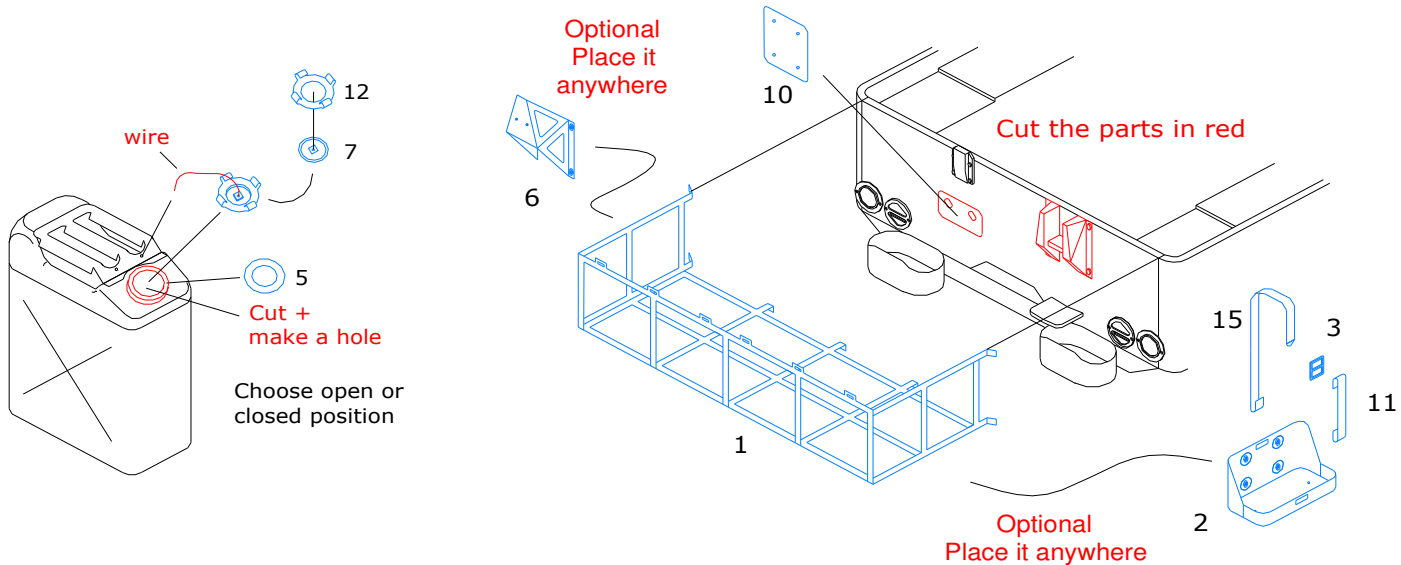

WWII Jeep field accessories

AVM48003

1/48 scale photoetched accessory set

for Hasegawa kit

minor

Made in Europe 2011

www.minor-web.com

CAUTION This product contain small pieces,
not suitable for childrens under 10 years

- 
Bend
- 
Symmetrically
 (Both sides)
- 
OP
 Optional
- 
 Original parts
- 
minor
 kit parts
- 
 Scratchbuilt or
 modified parts

Place the reinforcements as your choice, cut the n°16 piece as large as required.

Cut the parts in red to mount the rack along the spare wheel