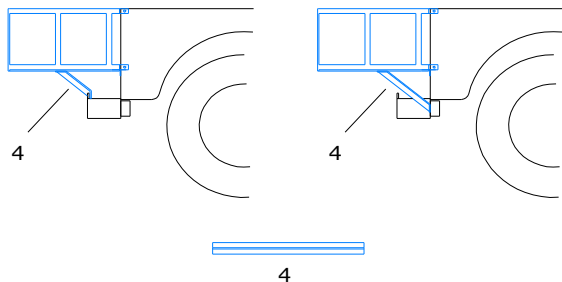

WWII Jeep field accessories

AVM48003

1/48 scale photoetched accessory set

for Hasegawa kit

minor

Made in Europe 2011

www.minor-web.com

CAUTION This product contain small pieces,
not suitable for childrens under 10 years

- 
Bend
- 
Symmetrically
 (Both sides)
- 
OP
 Optional
- 
 Original parts
- 
minor
 kit parts
- 
 Scratchbuilt or
 modified parts

Place the reinforcements as your choice, cut the n°16 piece as large as required.

Cut the parts in red to mount the rack along the spare wheel