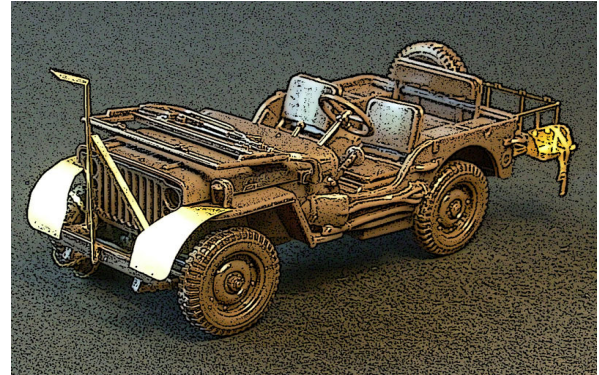

WWII Jeep field accessories

AVM48003

1/48 scale photoetched accessory set

for Hasegawa kit

minor

Made in Europe 2011

www.minor-web.com

CAUTION This product contain small pieces,
not suitable for childrens under 10 years

- 
Bend
- 
Symmetrically
 (Both sides)
- 
OP
 Optional
- 
 Original parts
- 
minor
 kit parts
- 
 Scratchbuilt or
 modified parts

Place the reinforcements as your choice, cut the n°16 piece as large as required.

Cut the parts in red to mount the rack along the spare wheel