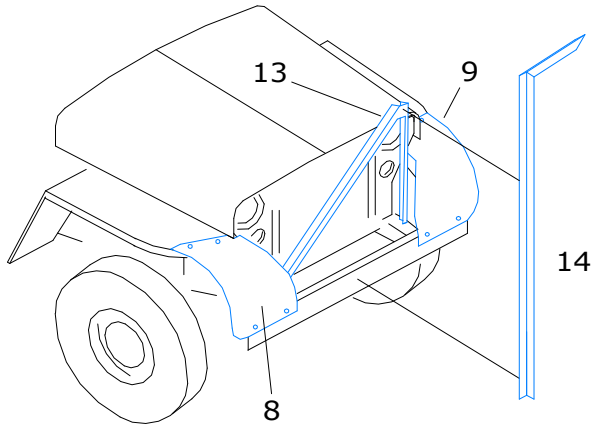

# WWII Jeep field accessories

AVM48003

1/48 scale photoetched accessory set

for Hasegawa kit

minor

Made in Europe 2011

[www.minor-web.com](http://www.minor-web.com)

**CAUTION** This product contain small pieces,  
not suitable for childrens under 10 years

-   
**Bend**
-   
**Symmetrically**  
 (Both sides)
-   
**Optional**
-   
 Original parts
-   
**minor**  
 kit parts
-   
 Scratchbuilt or  
 modified parts

Place the reinforcements as your choice,  
cut the n°16 piece as large as required.