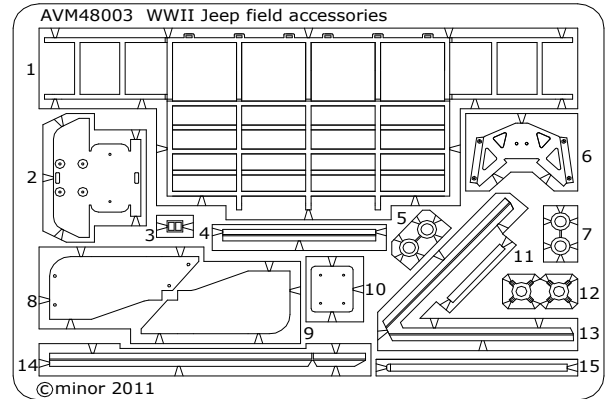

WWII Jeep field accessories

AVM48003

1/48 scale photoetched accessory set

for Hasegawa kit

minor

Made in Europe 2011

www.minor-web.com

CAUTION This product contain small pieces,
not suitable for childrens under 10 years

- 
Bend
- 
Symmetrically
 (Both sides)
- 
OP
 Optional
- 
 Original parts
- 
minor
 kit parts
- 
 Scratchbuilt or
 modified parts

Place the reinforcements as your choice, cut the n°16 piece as large as required.