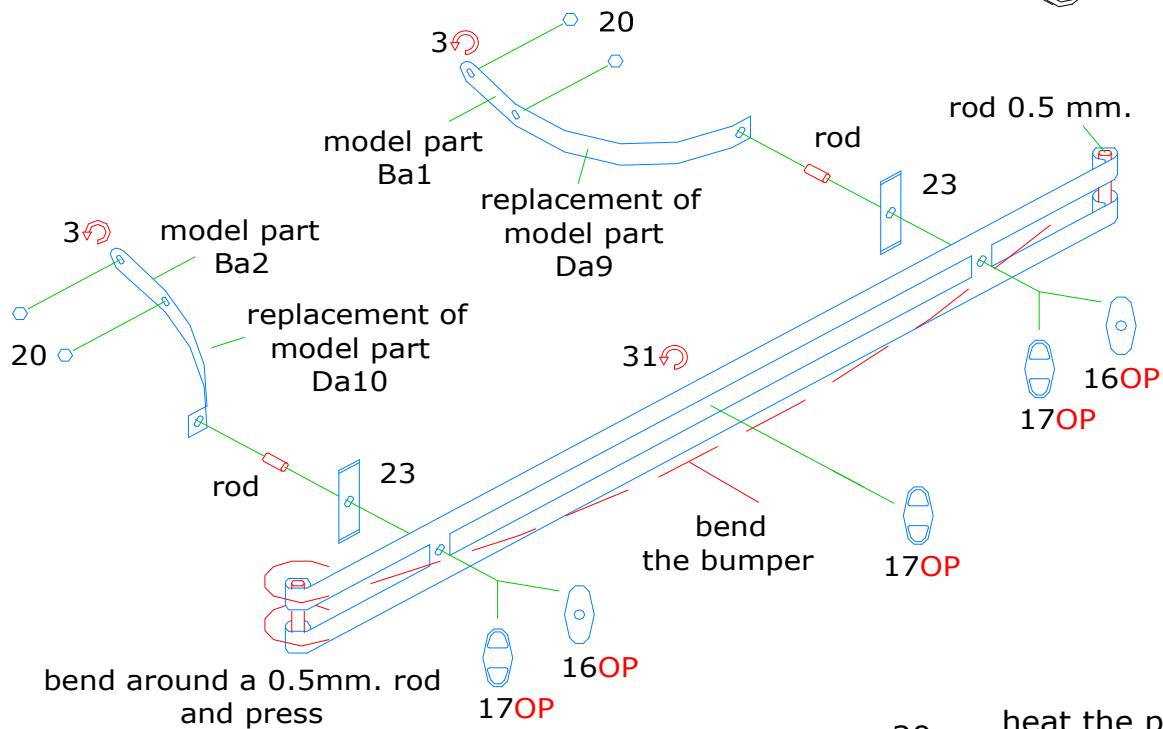

GAZ AA detail set + 6,000 lbs. auto crane

GC35001

1/35 scale multimedia set
p.e. + resin parts + chain

minor

Made in Europe 2015
www.minor-web.com

CAUTION This product contain small pieces,
not suitable for childrens under 10 years

Bend Symmetrically (Both sides) **OP** Optional **I** Put into Original parts minor kit parts Scratchbuilt or modified parts **R** Repeat on all similars

Optional bumper mainly GAZ-AAA