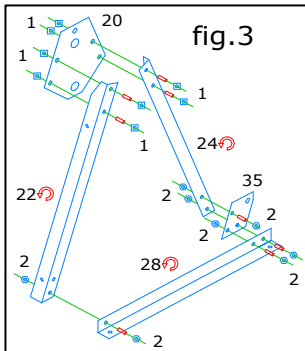

GAZ AA detail set + 6,000 lbs. auto crane

GC35001

1/35 scale multimedia set
p.e. + resin parts + chain

minor

Made in Europe 2015
www.minor-web.com

CAUTION This product contain small pieces,
not suitable for childrens under 10 years

Bend Symmetrically (Both sides) **OP** Optional **I** Put into Original parts minor kit parts Scratchbuilt or modified parts **R** Repeat on all similars

Optional bumper mainly GAZ-AAA