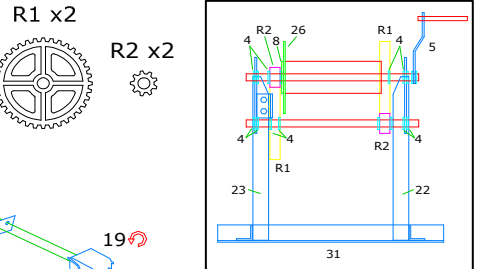

GAZ AA detail set + 6,000 lbs. auto crane

GC35001

1/35 scale multimedia set
p.e. + resin parts + chain

minor

Made in Europe 2015
www.minor-web.com

CAUTION This product contain small pieces,
not suitable for childrens under 10 years

Bend Symmetrically (Both sides) **OP** Optional **I** Put into Original parts minor kit parts Scratchbuilt or modified parts **R** Repeat on all similars

Optional bumper mainly GAZ-AAA