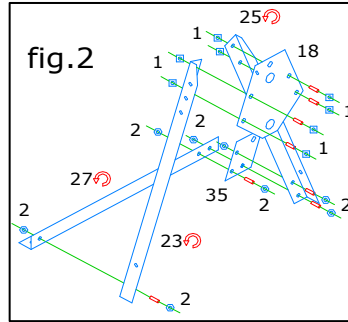

GAZ AA detail set + 6,000 lbs. auto crane

GC35001

1/35 scale multimedia set
p.e. + resin parts + chain

minor

Made in Europe 2015
www.minor-web.com

CAUTION This product contain small pieces,
not suitable for childrens under 10 years

Bend Symmetrically (Both sides) **OP** Optional **I** Put into Original parts minor kit parts Scratchbuilt or modified parts **R** Repeat on all similars

Optional bumper mainly GAZ-AAA