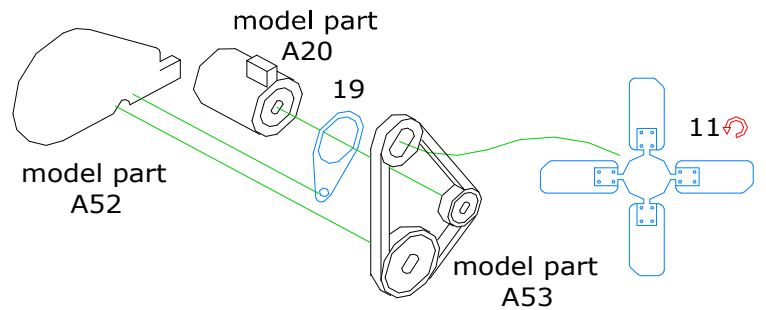

GAZ AA detail set + 6,000 lbs. auto crane

GC35001

1/35 scale multimedia set
p.e. + resin parts + chain

minor

Made in Europe 2015
www.minor-web.com

CAUTION This product contain small pieces,
not suitable for childrens under 10 years

Bend Symmetrically (Both sides) **OP** Optional **I** Put into Original parts minor kit parts Scratchbuilt or modified parts **R** Repeat on all similars

Optional bumper mainly GAZ-AAA