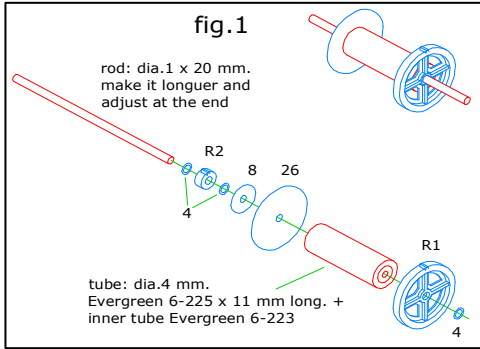

GAZ AA detail set + 6,000 lbs. auto crane

GC35001

1/35 scale multimedia set
p.e. + resin parts + chain

minor

Made in Europe 2015
www.minor-web.com

CAUTION This product contain small pieces,
not suitable for childrens under 10 years

Bend Symmetrically (Both sides) **OP** Optional **I** Put into Original parts minor kit parts Scratchbuilt or modified parts **R** Repeat on all similars

Optional bumper mainly GAZ-AAA