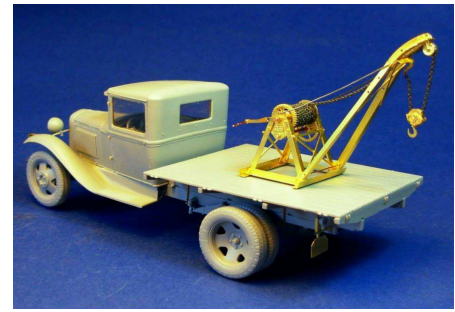

GAZ AA detail set + 6,000 lbs. auto crane

GC35001

1/35 scale multimedia set
p.e. + resin parts + chain

minor

Made in Europe 2015
www.minor-web.com

CAUTION This product contain small pieces,
not suitable for childrens under 10 years

Bend Symmetrically (Both sides) **OP** Optional **I** Put into Original parts minor kit parts Scratchbuilt or modified parts **R** Repeat on all similars

Optional bumper mainly GAZ-AAA