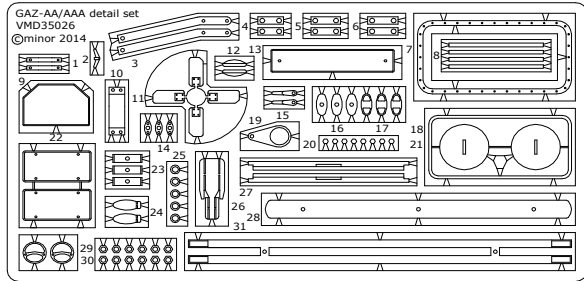

GAZ AA detail set + 6,000 lbs. auto crane

GC35001

1/35 scale multimedia set
p.e. + resin parts + chain

minor

Made in Europe 2015
www.minor-web.com

CAUTION This product contain small pieces,
not suitable for childrens under 10 years

Bend Symmetrically (Both sides) **OP** Optional **I** Put into Original parts minor kit parts Scratchbuilt or modified parts **R** Repeat on all similars

Optional bumper mainly GAZ-AAA