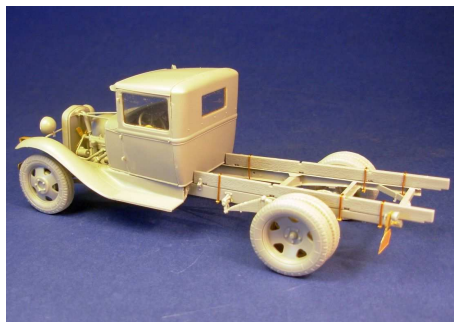

GAZ AA detail set + 6,000 lbs. auto crane

GC35001

1/35 scale multimedia set
p.e. + resin parts + chain

minor

Made in Europe 2015
www.minor-web.com

CAUTION This product contain small pieces,
not suitable for childrens under 10 years

Bend Symmetrically (Both sides) **OP** Optional **I** Put into Original parts minor kit parts Scratchbuilt or modified parts **R** Repeat on all similars

Optional bumper mainly GAZ-AAA