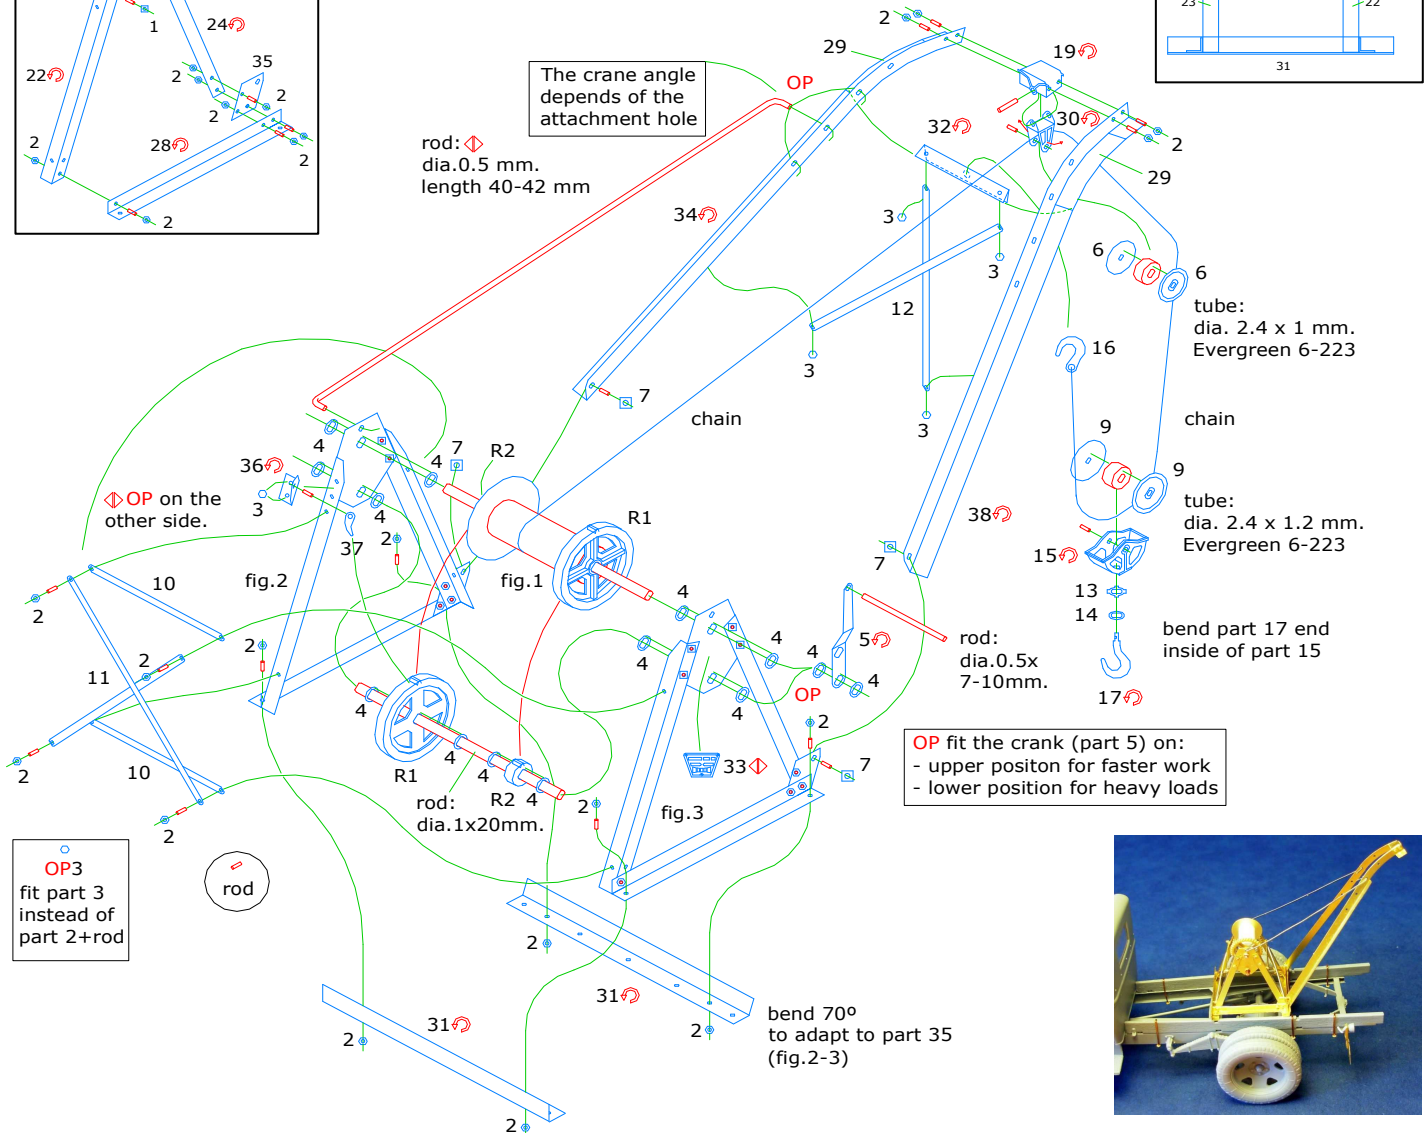

GAZ AA detail set + 6,000 lbs. auto crane

GC35001

1/35 scale multimedia set
p.e. + resin parts + chain

minor

Made in Europe 2015
www.minor-web.com

CAUTION This product contain small pieces,
not suitable for childrens under 10 years

Bend Symmetrically (Both sides) **OP** Optional **I** Put into Original parts minor kit parts Scratchbuilt or modified parts **R** Repeat on all similars

Optional bumper mainly GAZ-AAA