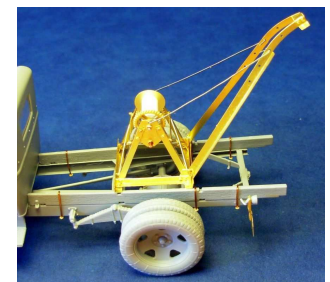

GAZ AA detail set + 6,000 lbs. auto crane

GC35001

1/35 scale multimedia set
p.e. + resin parts + chain

minor

Made in Europe 2015
www.minor-web.com

CAUTION This product contain small pieces,
not suitable for childrens under 10 years

Bend Symmetrically (Both sides) **OP** Optional **I** Put into Original parts minor kit parts Scratchbuilt or modified parts **R** Repeat on all similars

Optional bumper mainly GAZ-AAA