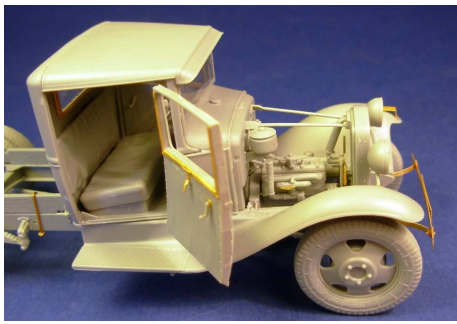

GAZ AA detail set + 6,000 lbs. auto crane

GC35001

1/35 scale multimedia set
p.e. + resin parts + chain

minor

Made in Europe 2015
www.minor-web.com

CAUTION This product contain small pieces,
not suitable for childrens under 10 years

Bend Symmetrically (Both sides) **OP** Optional **I** Put into Original parts minor kit parts Scratchbuilt or modified parts **R** Repeat on all similars

Optional bumper mainly GAZ-AAA