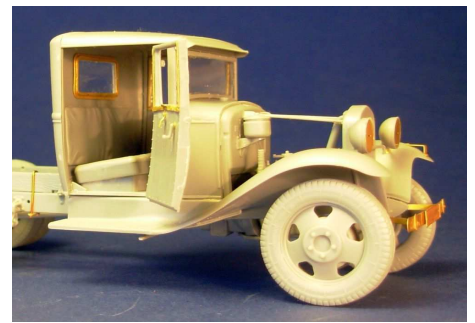

GAZ AA detail set + 6,000 lbs. auto crane

GC35001

1/35 scale multimedia set
p.e. + resin parts + chain

minor

Made in Europe 2015
www.minor-web.com

CAUTION This product contain small pieces,
not suitable for childrens under 10 years

Bend Symmetrically (Both sides) **OP** Optional **I** Put into Original parts minor kit parts Scratchbuilt or modified parts **R** Repeat on all similars

Optional bumper mainly GAZ-AAA