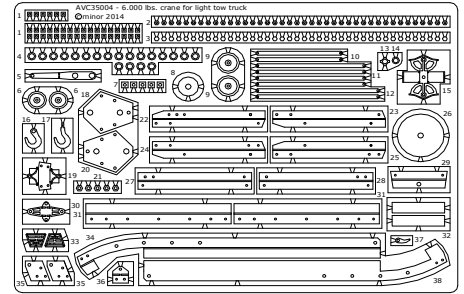

GAZ AA detail set + 6,000 lbs. auto crane

GC35001

1/35 scale multimedia set
p.e. + resin parts + chain

minor

Made in Europe 2015
www.minor-web.com

CAUTION This product contain small pieces,
not suitable for childrens under 10 years

Bend Symmetrically (Both sides) **OP** Optional **I** Put into Original parts minor kit parts Scratchbuilt or modified parts **R** Repeat on all similars

Optional bumper mainly GAZ-AAA