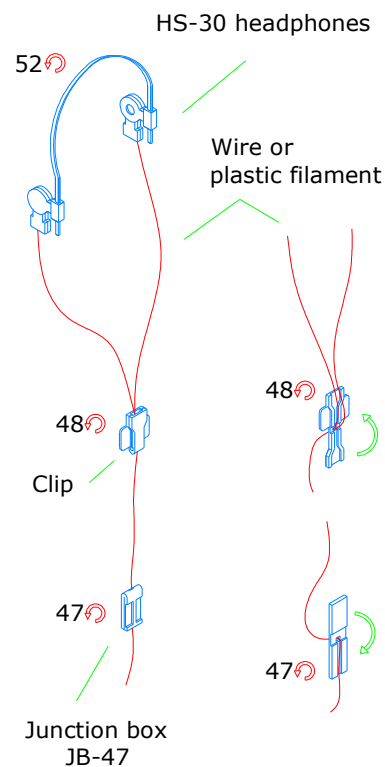

## BC-603/683 Receiver (2 units)

## BC-605 Intercom

## T-17 Microphone

SCR-508 / 608 : BC-604 / 684 (x1) , BC-603 / 683 (x2)

SCR-528 / 628 : BC-604 / 684 (x1) , BC-603 / 683 (x1)

SCR-508 series: for low frequency range, 20-27.9 MHz. Output 30W. 12-24 VDC.  
SCR-608 series: for high frequency range, 27-28.9 MHz. Output 20W. 12-24 VDC.