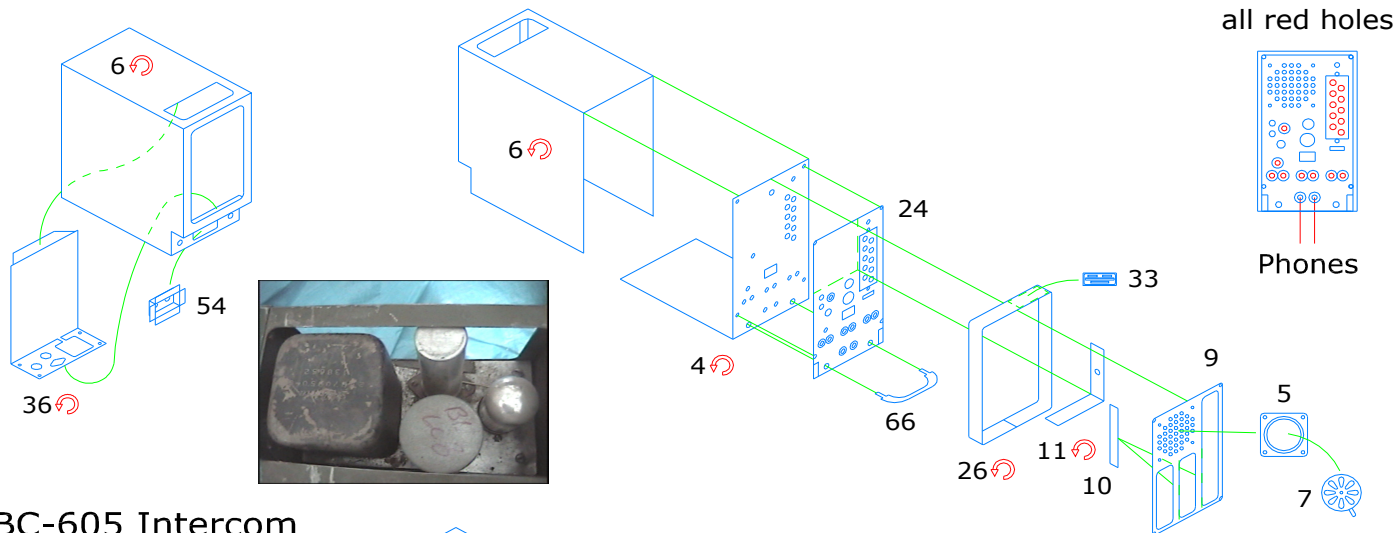

## BC-603/683 Receiver (2 units)

## BC-605 Intercom

## T-17 Microphone

SCR-508 / 608 : BC-604 / 684 (x1) , BC-603 / 683 (x2)

SCR-528 / 628 : BC-604 / 684 (x1) , BC-603 / 683 (x1)

SCR-508 series: for low frequency range, 20-27.9 MHz. Output 30W. 12-24 VDC.  
SCR-608 series: for high frequency range, 27-28.9 MHz. Output 20W. 12-24 VDC.