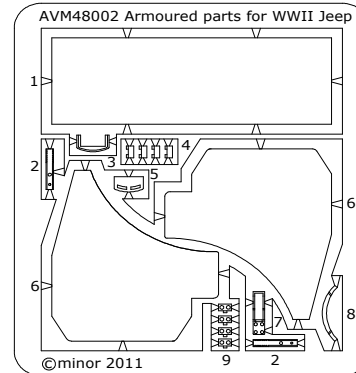

WWII armoured field conversion

for 1/4 ton 4x4 truck

+ **Tyre chains**

GM48002 (AVM48001 + AVM48002)

for Hasegawa kit 1/48 scale photoetched accessory set

minor 

Made in Europe 2011

www.minor-web.com

CAUTION This product contain small pieces,
not suitable for childrens under 10 years

AVM48001

 Bend

 Symmetrically
(Both sides)

OP
Optional

 Original parts

 minor
kit parts

 Scratchbuilt or
modified parts