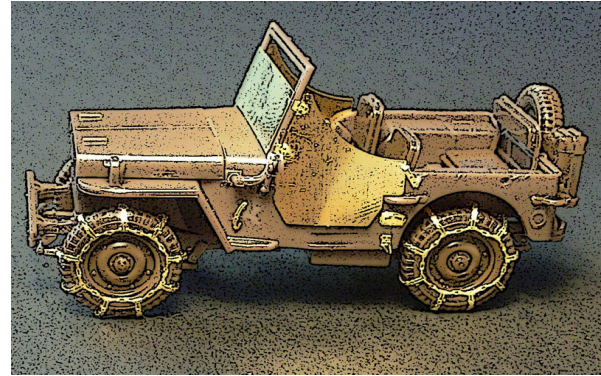

WWII armoured field conversion

for 1/4 ton 4x4 truck

+ **Tyre chains**

GM48002 (AVM48001 + AVM48002)

for Hasegawa kit 1/48 scale photoetched accessory set

minor 

Made in Europe 2011

www.minor-web.com

CAUTION This product contain small pieces,
not suitable for childrens under 10 years

AVM48001

 Bend

 Symmetrically
(Both sides)

OP
Optional

 Original parts

 minor
kit parts

 Scratchbuilt or
modified parts