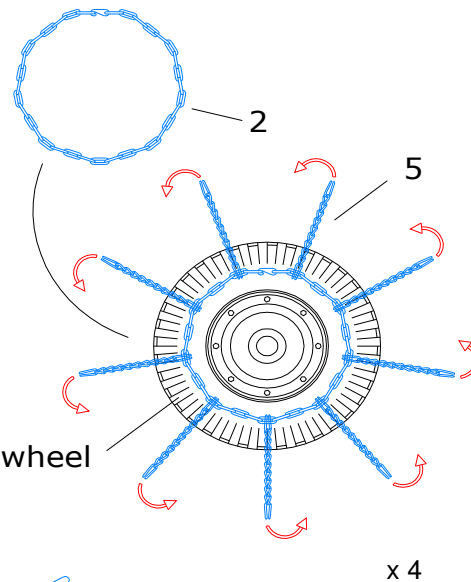

AVM48002

AVM48001

AVM48001