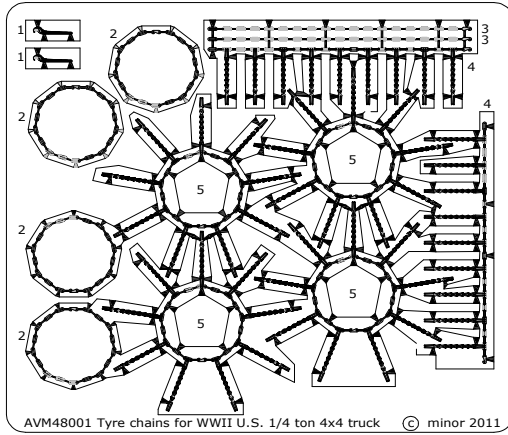

WWII armoured field conversion

for 1/4 ton 4x4 truck

+ **Tyre chains**

GM48002 (AVM48001 + AVM48002)

for Hasegawa kit 1/48 scale photoetched accessory set

minor 

Made in Europe 2011

www.minor-web.com

CAUTION This product contain small pieces,
not suitable for childrens under 10 years

AVM48001

 Bend

 Symmetrically
(Both sides)

OP
Optional

 Original parts

 minor
kit parts

 Scratchbuilt or
modified parts