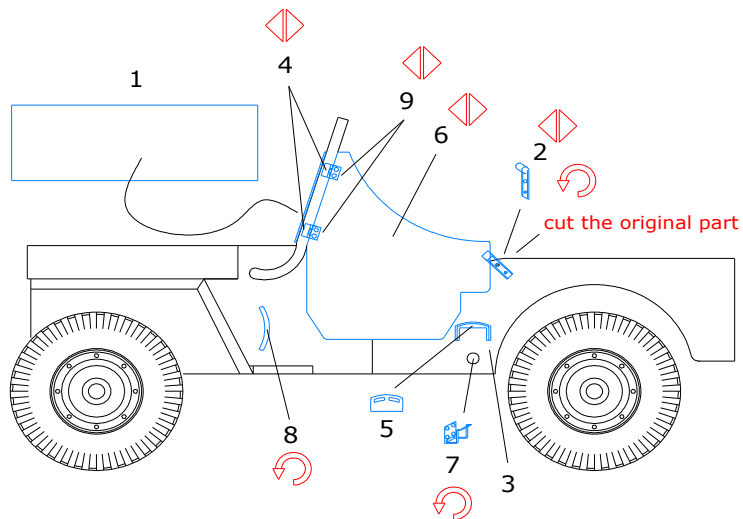

AVM48002

AVM48001

AVM48001