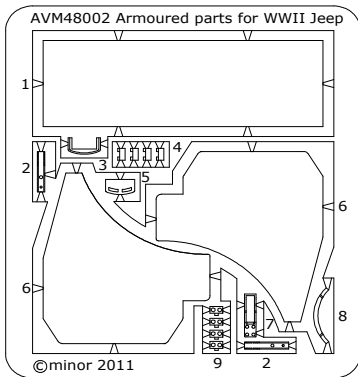

WWII Jeep field accessories

+ Tyre chains +

WWII armoured field conversion

GM48003 (AVM48001 + AVM48002 + AVM48003)

for Hasegawa kit 1/48 scale photoetched accessory set

Made in Europe 2011
www.minor-web.com

CAUTION This product contain small pieces,
 not suitable for childrens under 10 years

AVM48001

Bend
 Symmetrically (Both sides)
 OP Optional
 Original parts
 minor kit parts
 Scratchbuilt or modified parts

AVM48003

AVM48002

AVM48003

Place the reinforcements as your choice,
 cut the n°16 piece as large as required.

Cut the parts in red to mount
 the rack along the spare wheel

AVM48001

AVM48002