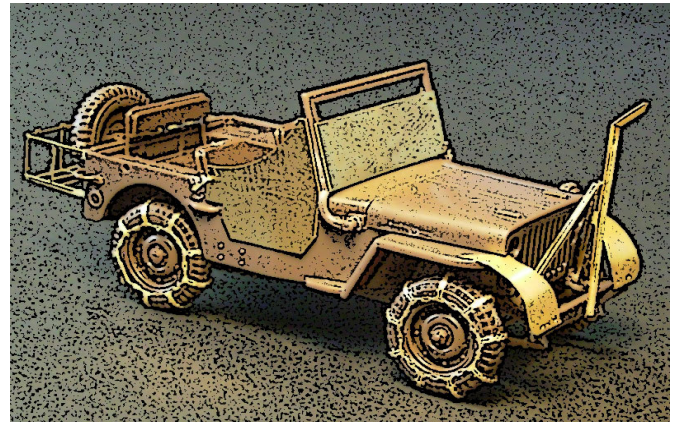

WWII Jeep field accessories

+ Tyre chains +

WWII armoured field conversion

GM48003 (AVM48001 + AVM48002 + AVM48003)

for Hasegawa kit 1/48 scale photoetched accessory set

Made in Europe 2011
www.minor-web.com

CAUTION This product contain small pieces,
 not suitable for childrens under 10 years

AVM48001

Bend
 Symmetrically (Both sides)
 OP Optional
 Original parts
 minor kit parts
 Scratchbuilt or modified parts