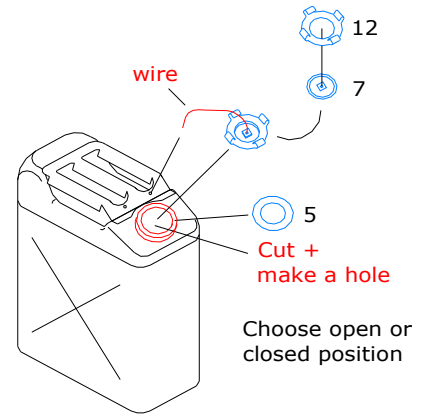

CAUTION This product contain small pieces,
 not suitable for childrens under 10 years

AVM48001

Bend
 Symmetrically (Both sides)
 OP Optional
 Original parts
 minor kit parts
 Scratchbuilt or modified parts

AVM48003

AVM48002

AVM48003

Place the reinforcements as your choice,
 cut the n°16 piece as large as required.

Cut the parts in red to mount
 the rack along the spare wheel

AVM48001

AVM48002