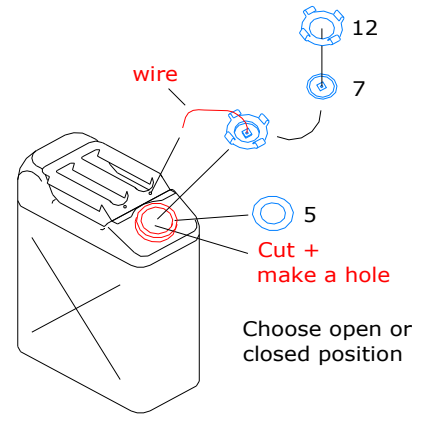

CAUTION This product contain small pieces,
 not suitable for childrens under 10 years

AVM48001

Bend
 Symmetrically (Both sides)
 OP Optional
 Original parts
 minor kit parts
 Scratchbuilt or modified parts

AVM48003

AVM48002

AVM48003

Place the reinforcements as your choice,
 cut the n°16 piece as large as required.

Cut the parts in red to mount
 the rack along the spare wheel

AVM48001

AVM48002