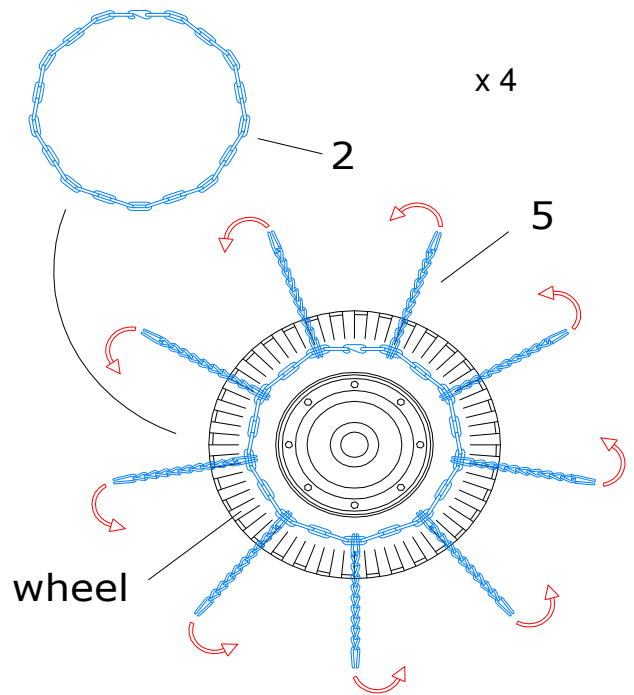

WWII Jeep field accessories

+ Tyre chains +

WWII armoured field conversion

GM48003 (AVM48001 + AVM48002 + AVM48003)

for Hasegawa kit 1/48 scale photoetched accessory set

Made in Europe 2011
www.minor-web.com

CAUTION This product contain small pieces,
 not suitable for childrens under 10 years

AVM48001

Bend
 Symmetrically (Both sides)
 OP Optional
 Original parts
 minor kit parts
 Scratchbuilt or modified parts

AVM48003

AVM48002

AVM48003

Place the reinforcements as your choice,
 cut the n°16 piece as large as required.

Cut the parts in red to mount
 the rack along the spare wheel

AVM48001

AVM48002