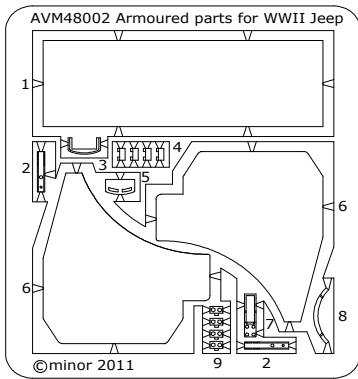

WWII Jeep field accessories

+ Tyre chains +

WWII armoured field conversion

GM48003 (AVM48001 + AVM48002 + AVM48003)

for Hasegawa kit 1/48 scale photoetched accessory set

Made in Europe 2011
www.minor-web.com

CAUTION This product contain small pieces,
 not suitable for childrens under 10 years

AVM48001

Bend
 Symmetrically (Both sides)
 OP Optional
 Original parts
 minor kit parts
 Scratchbuilt or modified parts

AVM48003

AVM48002

AVM48003

Place the reinforcements as your choice,
 cut the n°16 piece as large as required.

Cut the parts in red to mount
 the rack along the spare wheel

AVM48001

AVM48002