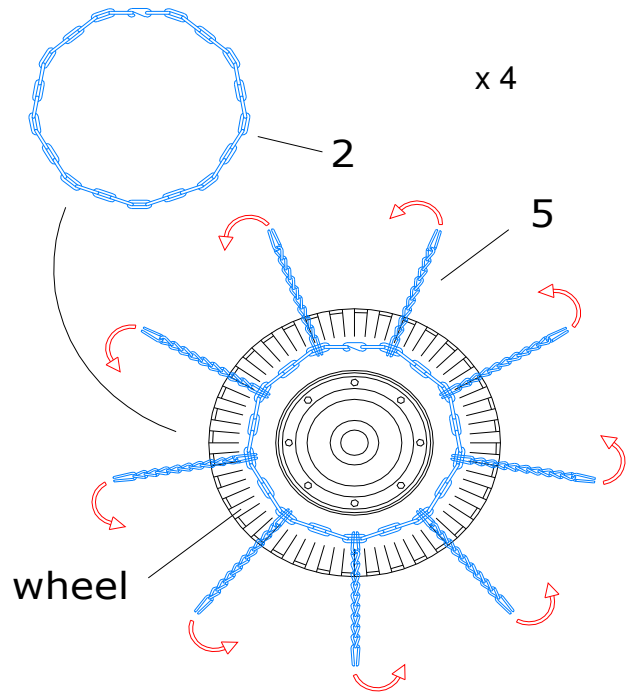

WWII Jeep field accessories

+ Tyre chains +

WWII armoured field conversion

GM48003 (AVM48001 + AVM48002 + AVM48003)

for Hasegawa kit 1/48 scale photoetched accessory set

Made in Europe 2011
www.minor-web.com

CAUTION This product contain small pieces,
 not suitable for childrens under 10 years

AVM48001

Bend
 Symmetrically (Both sides)
 OP Optional
 Original parts
 minor kit parts
 Scratchbuilt or modified parts

AVM48003

AVM48002

AVM48003

Place the reinforcements as your choice,
 cut the n°16 piece as large as required.

Cut the parts in red to mount
 the rack along the spare wheel

AVM48001

AVM48002