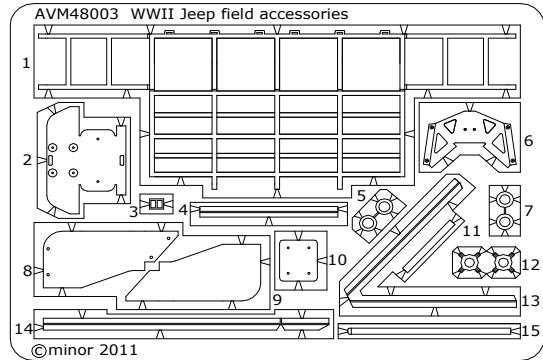

WWII Jeep field accessories

+ Tyre chains +

WWII armoured field conversion

GM48003 (AVM48001 + AVM48002 + AVM48003)

for Hasegawa kit 1/48 scale photoetched accessory set

Made in Europe 2011
www.minor-web.com

CAUTION This product contain small pieces,
 not suitable for childrens under 10 years

AVM48001

Bend
 Symmetrically (Both sides)
 OP Optional
 Original parts
 minor kit parts
 Scratchbuilt or modified parts