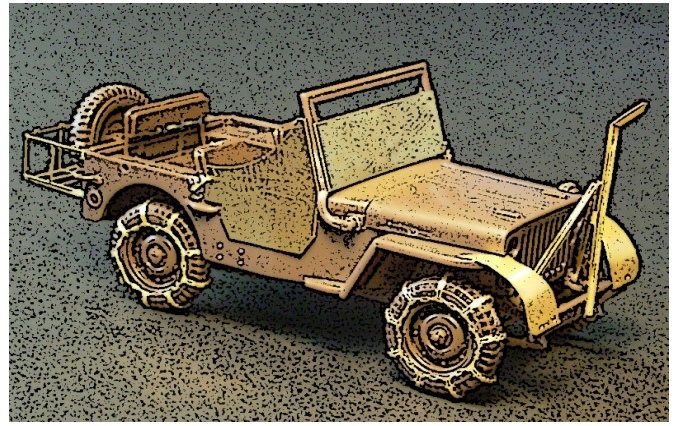

WWII Jeep field accessories

+ Tyre chains +

WWII armoured field conversion

GM48003 (AVM48001 + AVM48002 + AVM48003)

for Hasegawa kit 1/48 scale photoetched accessory set

Made in Europe 2011
www.minor-web.com

CAUTION This product contain small pieces,
 not suitable for childrens under 10 years

AVM48001

Bend
 Symmetrically (Both sides)
 OP Optional
 Original parts
 minor kit parts
 Scratchbuilt or modified parts