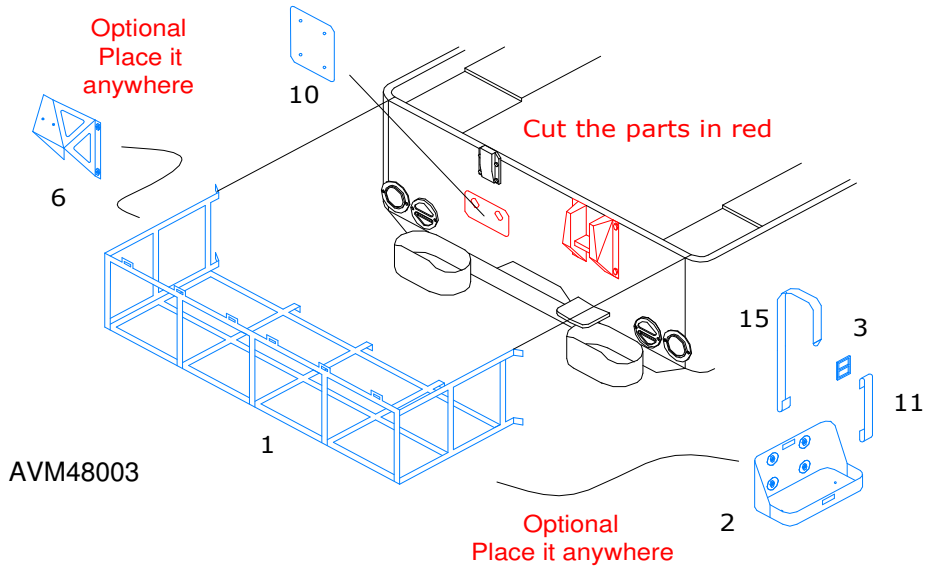

CAUTION This product contain small pieces,
 not suitable for childrens under 10 years

AVM48001

Bend
 Symmetrically (Both sides)
 OP Optional
 Original parts
 minor kit parts
 Scratchbuilt or modified parts

AVM48003

AVM48002

AVM48003

Place the reinforcements as your choice,
 cut the n°16 piece as large as required.

Cut the parts in red to mount
 the rack along the spare wheel

AVM48001

AVM48002