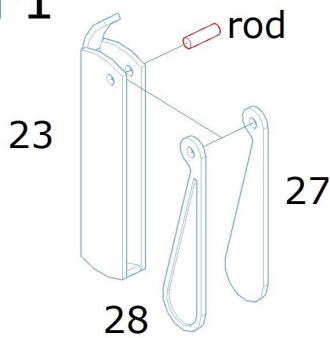

1938 O. Kadett (K38)

detail set

VCD35001

1/35 scale photoetched detail set

for ICM kits

Made in Europe 2019

www.minor-web.com

CAUTION This product contain small pieces,
not suitable for childrens under 10 years

Bend
 Symmetrically (Both sides)
OP Optional
I Put into
 Original parts
minor kit parts
 Scratchbuilt or modified parts
R Repeat on all similars

F1

F2