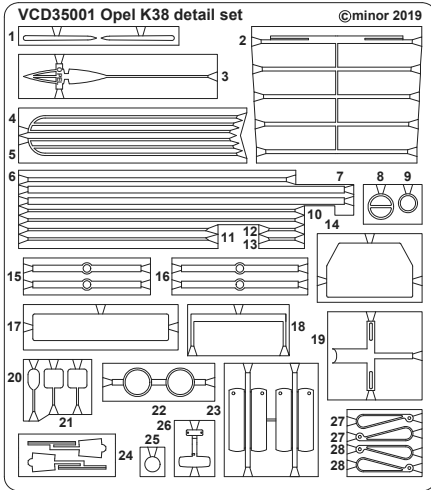

1938 O. Kadett (K38)

detail set

VCD35001

1/35 scale photoetched detail set

for ICM kits

Made in Europe 2019

www.minor-web.com

CAUTION This product contain small pieces,
not suitable for childrens under 10 years

Bend
 Symmetrically (Both sides)
OP Optional
I Put into
 Original parts
minor kit parts
 Scratchbuilt or modified parts
R Repeat on all similars

F1

F2