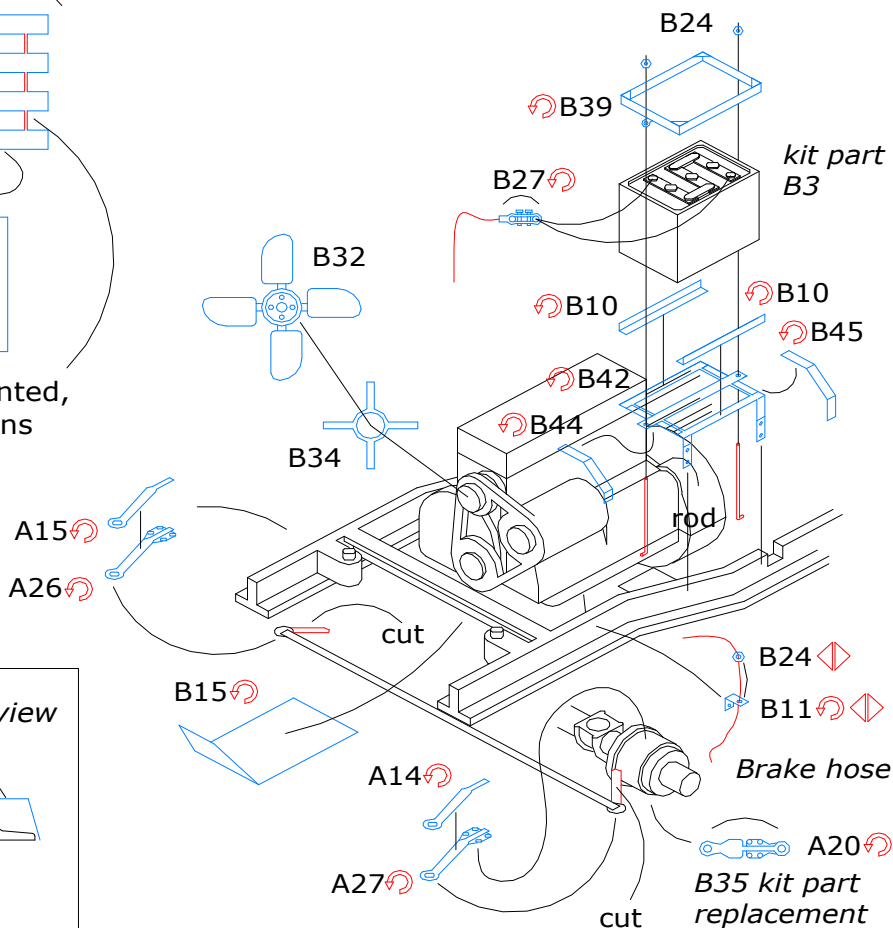

Bend

Symmetrically
(Both sides)

OP

Optional

Original parts

minor
kit parts

Scratchbuilt or
modified parts

VMD35003 sheet A (A+number)

VMD35003 sheet B (B+number)

VMD35002 (number without letter)

Kit part B20 replacement

After be mounted,
cut the red pins

side views

motor lower view

You can place it in upper or lower place