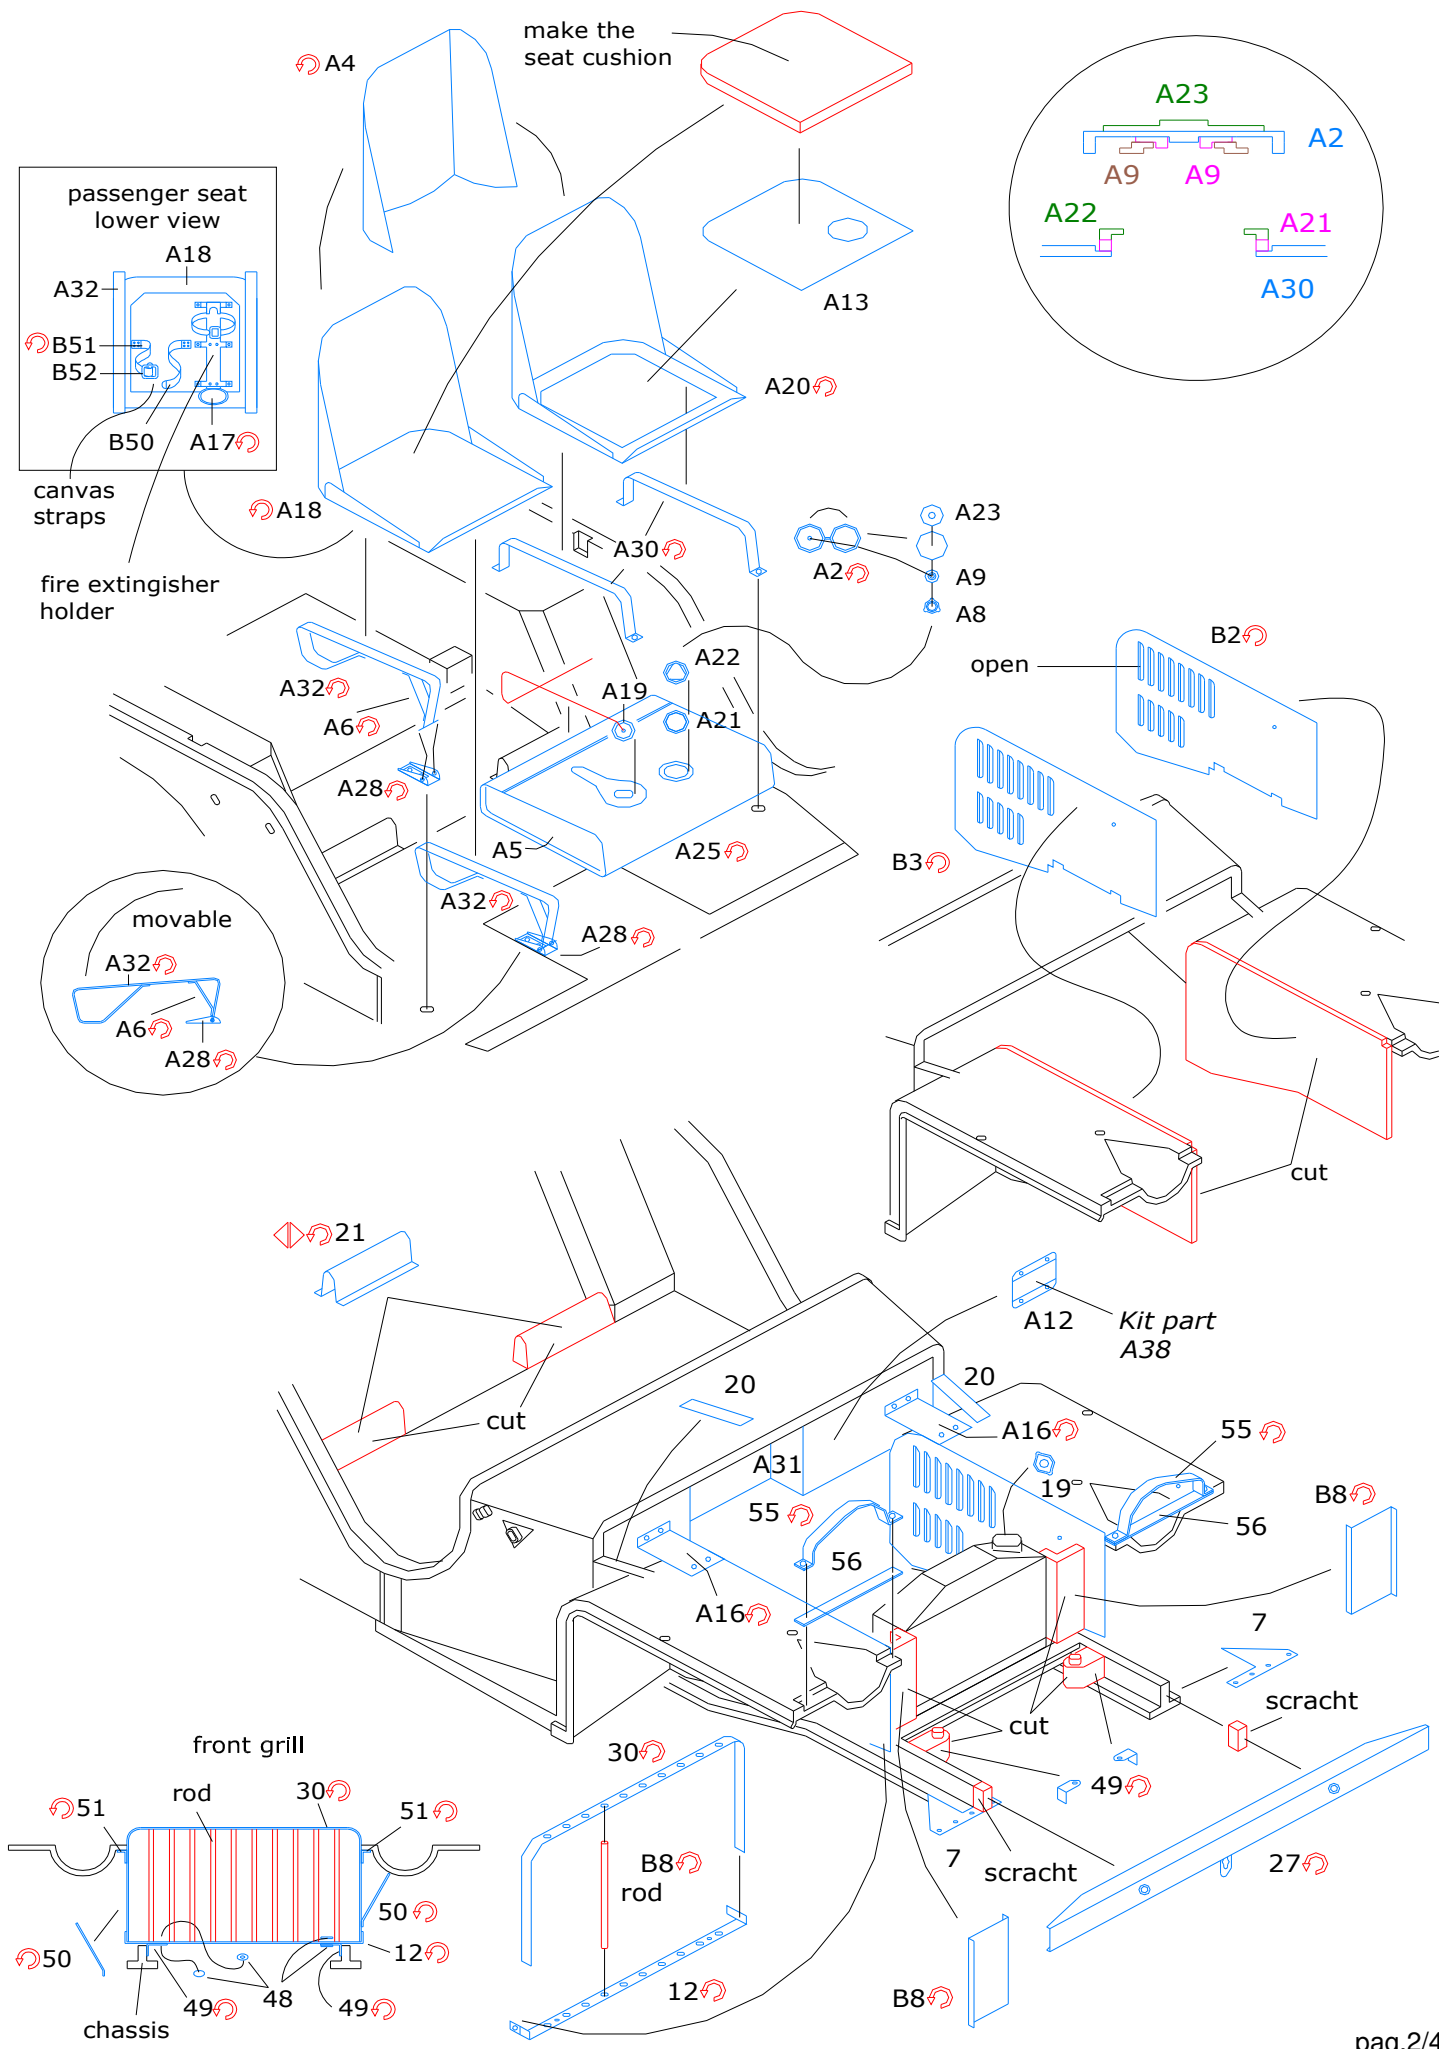

Bantam BRC-40 detail set

Complete

VMD35003

for Miniart kit

S.2

1/35 scale photoetched detail set

Made in Eu 2011
www.minor-web.com

CAUTION This product contain small pieces,
 not suitable for childrens under 10 years

Bend

Symmetrically
(Both sides)

OP

Optional

Original parts

minor
kit parts

Scratchbuilt or
modified parts

VMD35003 sheet A (A+number)

VMD35003 sheet B (B+number)

VMD35002 (number without letter)

Kit part B20 replacement

After be mounted,
cut the red pins

side views

motor lower view

You can place it in upper or lower place