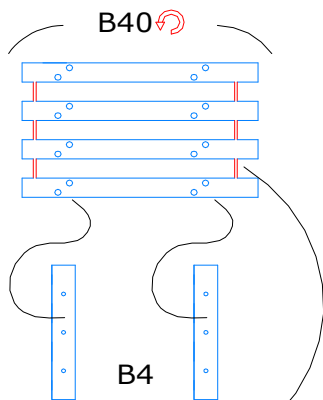

Bantam BRC-40 detail set

Complete

VMD35003

for Miniart kit

S.2

1/35 scale photoetched detail set

Made in Eu 2011
www.minor-web.com

CAUTION This product contain small pieces,
 not suitable for childrens under 10 years

Bend

Symmetrically
(Both sides)

OP

Optional

Original parts

minor
kit parts

Scratchbuilt or
modified parts

VMD35003 sheet A (A+number)

VMD35003 sheet B (B+number)

VMD35002 (number without letter)

Kit part B20 replacement

After be mounted,
cut the red pins

side views

motor lower view

You can place it in upper or lower place