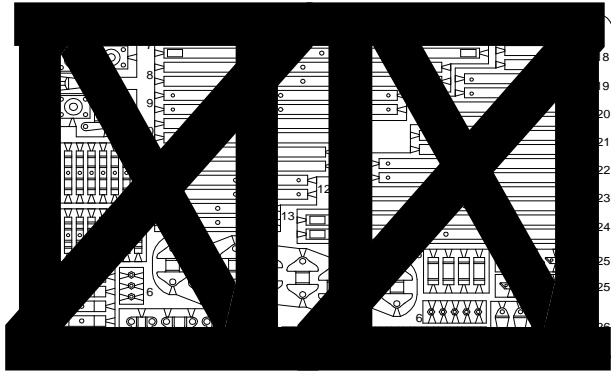

Workable leaf springs

for Bantam BRC-40

for MiniArt kit

for advanced modelers

VMD35004

1/35 scale photoetched detail set

S.1

Made in Europe 2011

www.minor-web.com

CAUTION This product contain small pieces,
not suitable for childrens under 10 years

-  Bend
-  Symmetrically (Both sides)
- OP** Optional
-  Original parts
-  minor kit parts
-  Scratchbuilt or modified parts