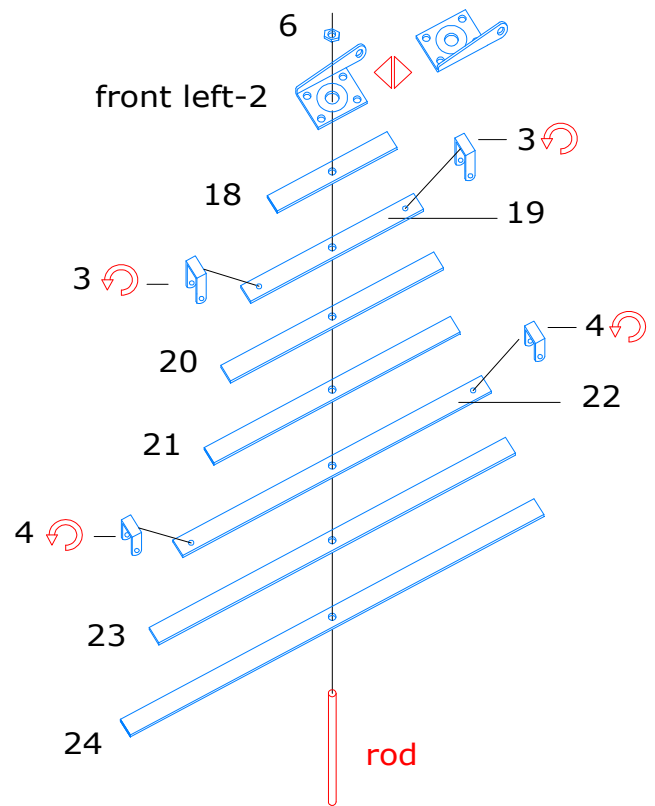

Workable leaf springs

for Bantam BRC-40

for MiniArt kit

for advanced modelers

VMD35004

1/35 scale photoetched detail set

S.1

Made in Europe 2011

www.minor-web.com

CAUTION This product contain small pieces,
not suitable for childrens under 10 years

-  Bend
-  Symmetrically (Both sides)
- OP** Optional
-  Original parts
-  minor kit parts
-  Scratchbuilt or modified parts

Front springs

front right-1

Rear springs

1- rear left

Rear

Front

To do over all springs