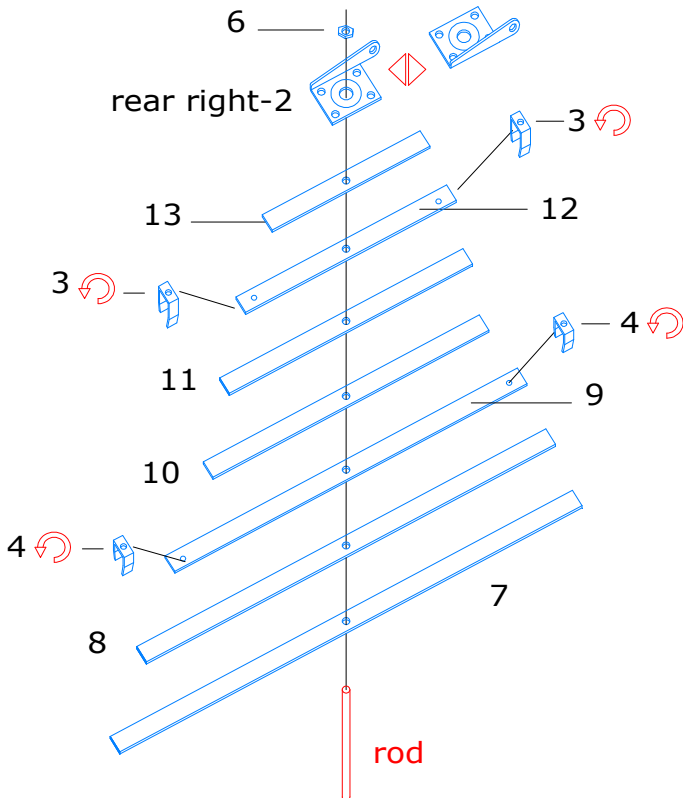

Workable leaf springs

for Bantam BRC-40

for MiniArt kit

for advanced modelers

VMD35004

1/35 scale photoetched detail set

S.1

Made in Europe 2011

www.minor-web.com

CAUTION This product contain small pieces,
not suitable for childrens under 10 years

-  Bend
-  Symmetrically (Both sides)
- OP** Optional
-  Original parts
-  minor kit parts
-  Scratchbuilt or modified parts

Front springs

front right-1

Rear springs

1- rear left

Rear

Front

To do over all springs