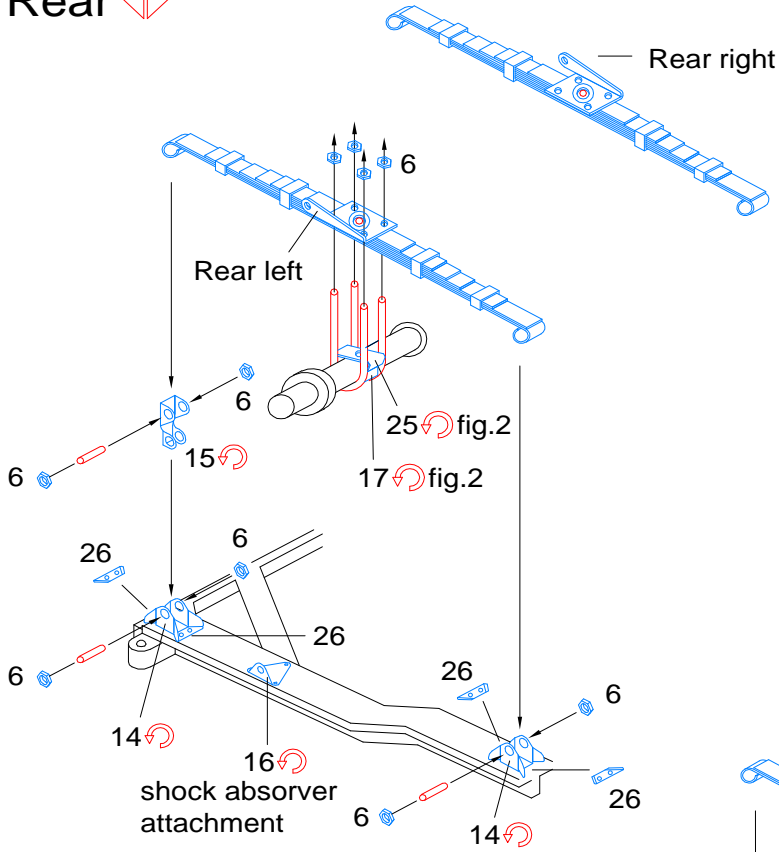

www.minor-web.com

CAUTION This product contain small pieces,
not suitable for childrens under 10 years

-  Bend
-  Symmetrically (Both sides)
- OP** Optional
-  Original parts
-  minor kit parts
-  Scratchbuilt or modified parts

Front springs

front right-1

Rear springs

1- rear left

Rear

Front

To do over all springs