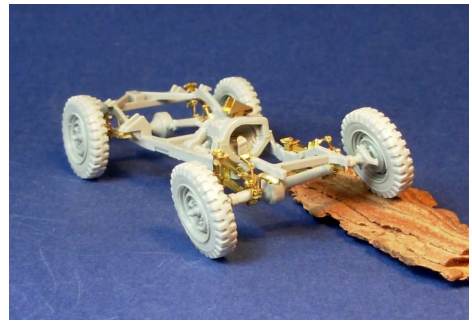

Workable leaf springs for BA-64B

VMD35011

1/35 scale photoetched detail set

for Vision Models / Miniart kits

Made in Europe 2013

www.minor-web.com

CAUTION This product contain small pieces,
not suitable for childrens under 10 years

-  Bend
-  Symmetrically (Both sides)
-  **OP** Optional
-  **I** Put into
-  Original parts
-  **minor** kit parts
-  Scratchbuilt or modified parts
-  **R** Repeat on all similars

Give the desired curvature to the springs before this step