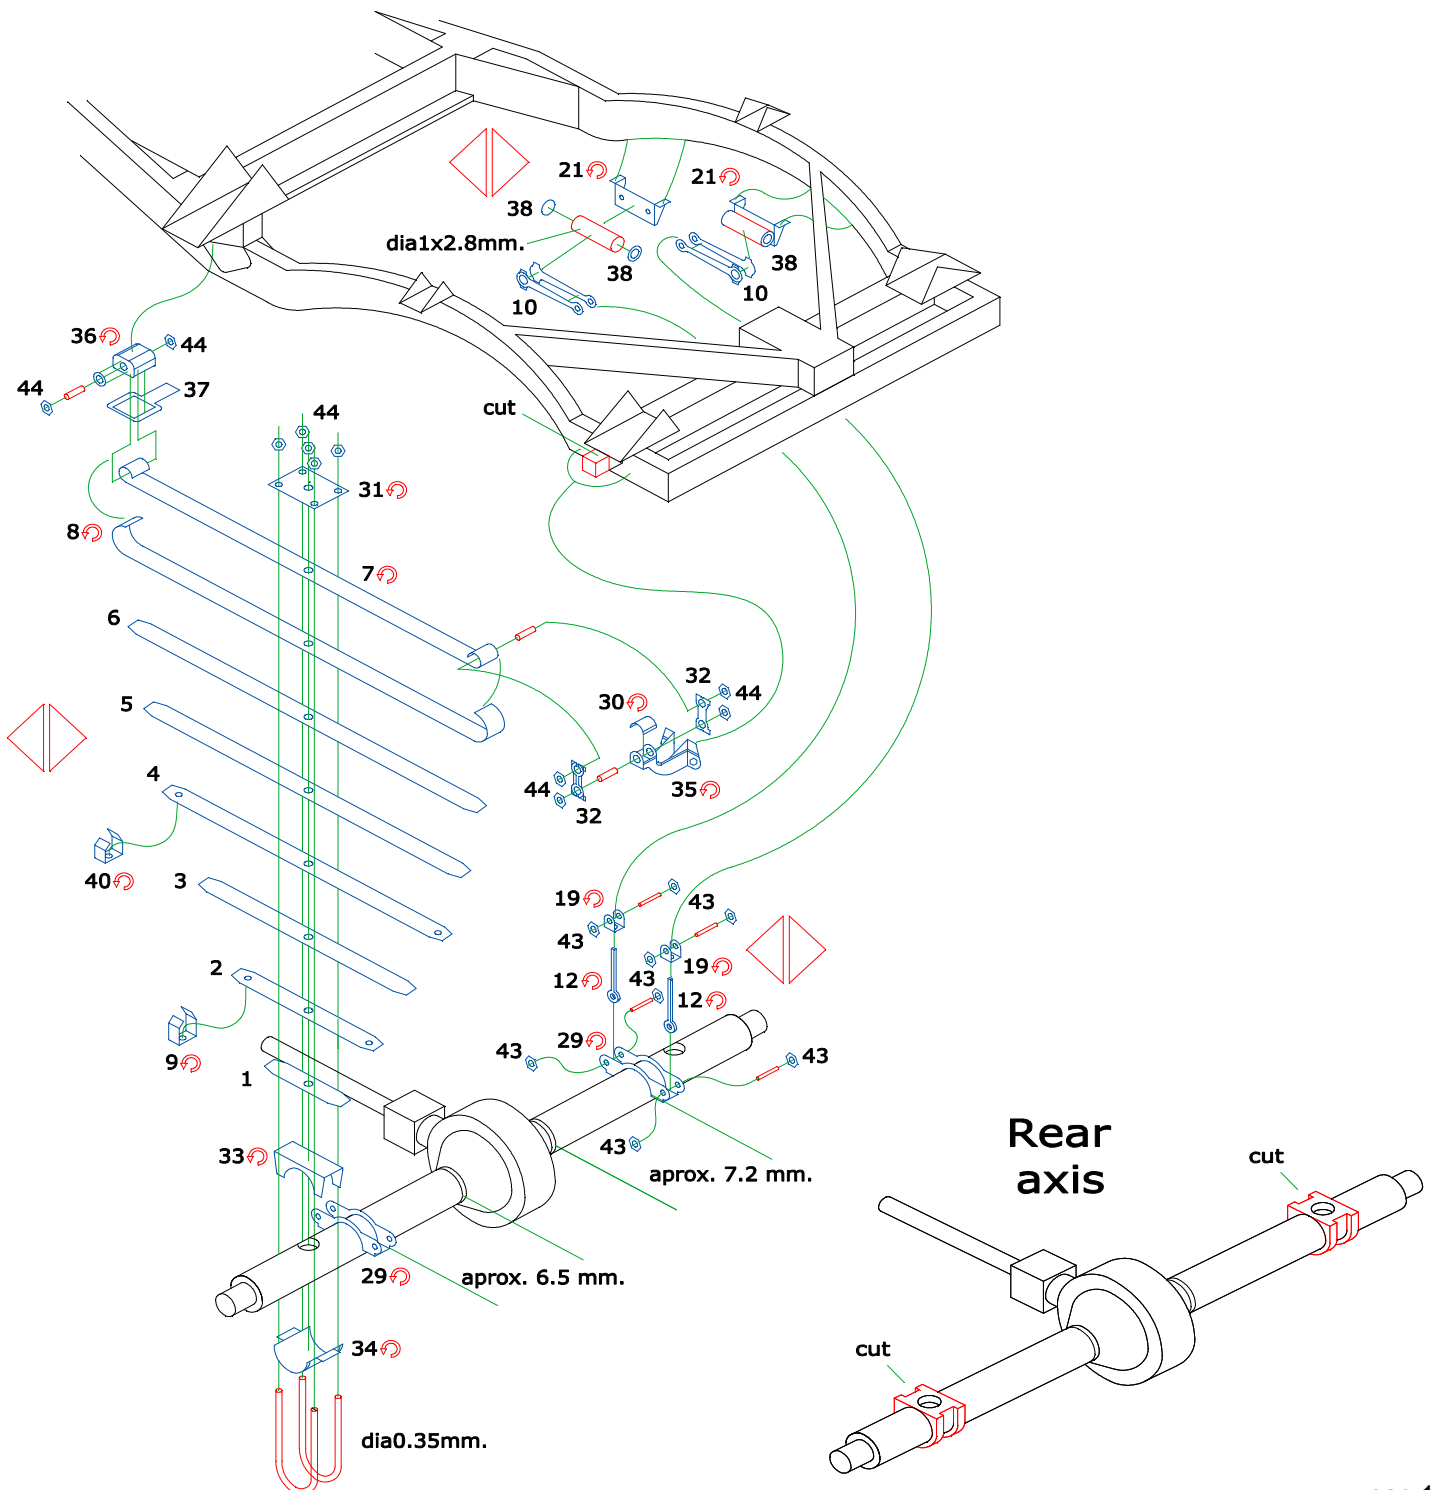

Workable leaf springs for BA-64B

VMD35011

1/35 scale photoetched detail set

for Vision Models / Miniart kits

Made in Europe 2013

www.minor-web.com

CAUTION This product contain small pieces,
not suitable for childrens under 10 years

-  Bend
-  Symmetrically (Both sides)
-  **OP** Optional
-  **I** Put into
-  Original parts
-  **minor** kit parts
-  Scratchbuilt or modified parts
-  **R** Repeat on all similars

Give the desired curvature to the springs before this step