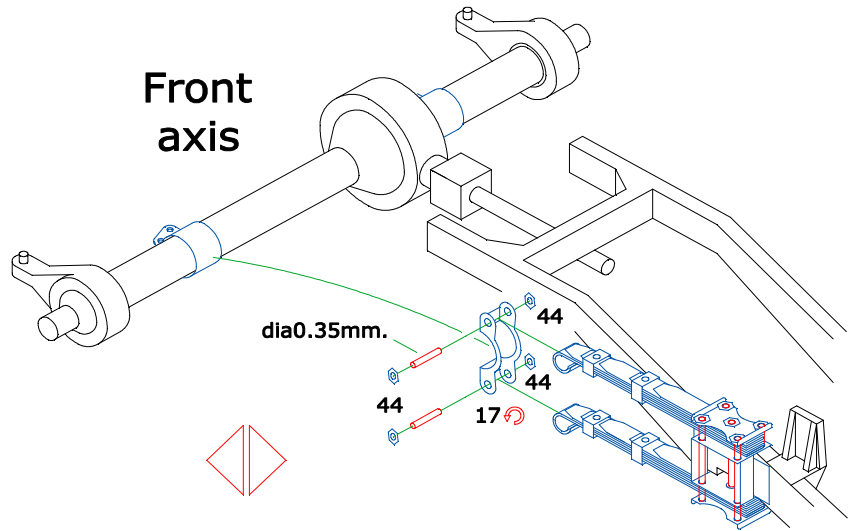

Workable leaf springs for BA-64B

VMD35011

1/35 scale photoetched detail set

for Vision Models / Miniart kits

Made in Europe 2013

www.minor-web.com

CAUTION This product contain small pieces,
not suitable for childrens under 10 years

-  Bend
-  Symmetrically (Both sides)
-  **OP** Optional
-  **I** Put into
-  Original parts
-  **minor** kit parts
-  Scratchbuilt or modified parts
-  **R** Repeat on all similars

Give the desired curvature to the springs before this step