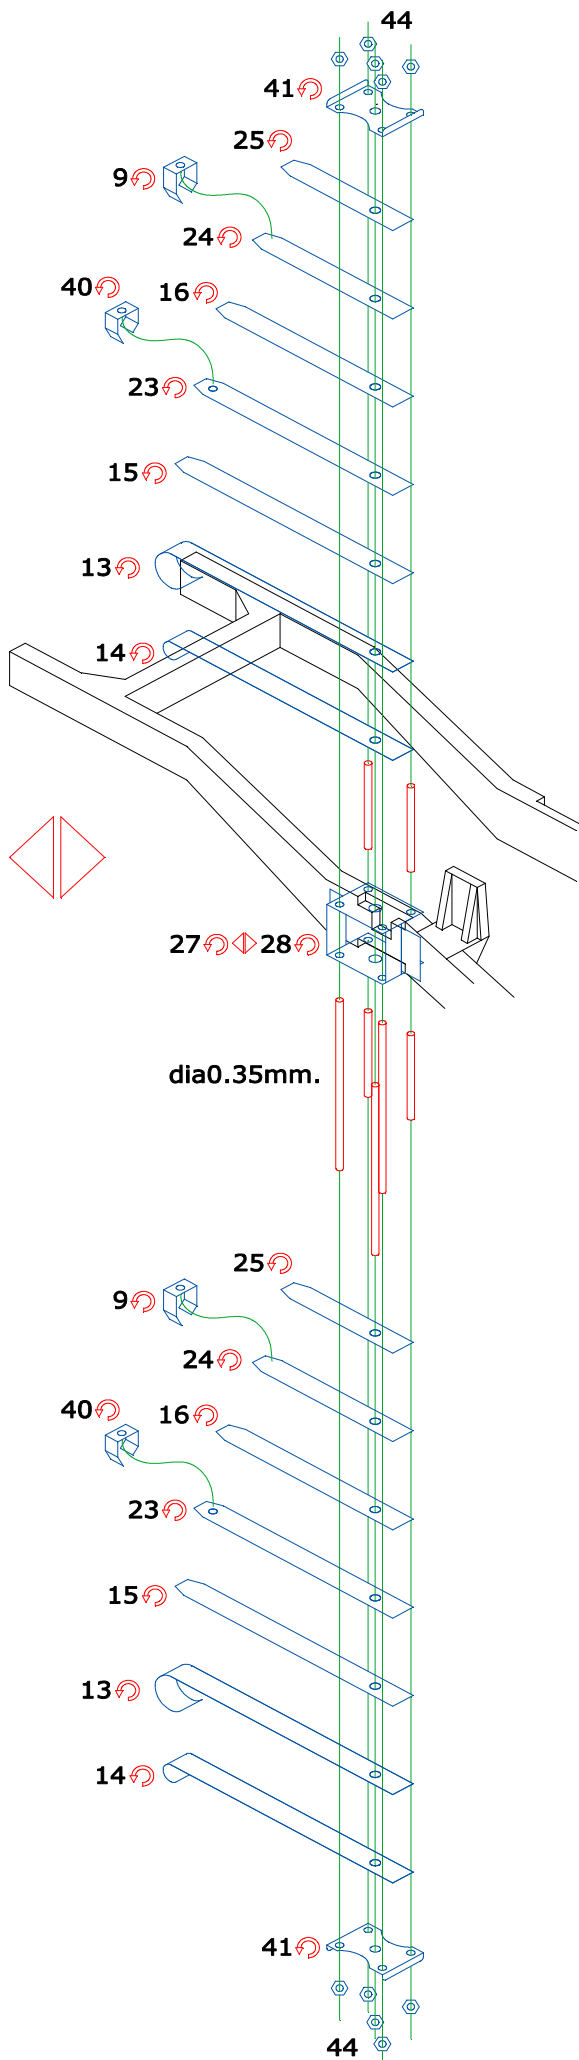

Workable leaf springs for BA-64B

VMD35011

1/35 scale photoetched detail set

for Vision Models / Miniart kits

Made in Europe 2013

www.minor-web.com

CAUTION This product contain small pieces,
not suitable for childrens under 10 years

-  Bend
-  Symmetrically (Both sides)
-  **OP** Optional
-  **I** Put into
-  Original parts
-  **minor** kit parts
-  Scratchbuilt or modified parts
-  **R** Repeat on all similars

Give the desired curvature to the springs before this step