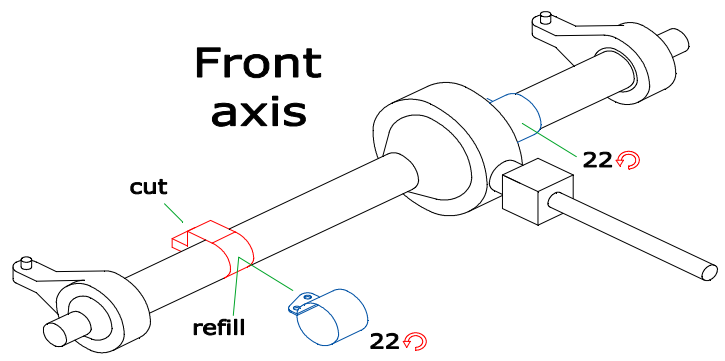

Workable leaf springs for BA-64B

VMD35011

1/35 scale photoetched detail set

for Vision Models / Miniart kits

Made in Europe 2013

www.minor-web.com

CAUTION This product contain small pieces,
not suitable for childrens under 10 years

-  Bend
-  Symmetrically (Both sides)
-  **OP** Optional
-  **I** Put into
-  Original parts
-  **minor** kit parts
-  Scratchbuilt or modified parts
-  **R** Repeat on all similars

Give the desired curvature to the springs before this step