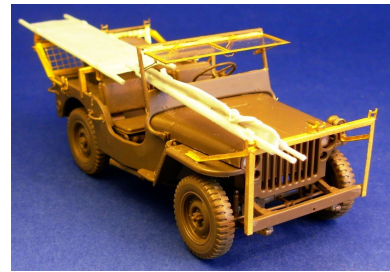

Australian WWII ambulance Jeep

conversion set

VMT35012

1/35 scale conversion set

for Tamiya kit

Photoetched, resin & 3D printed parts

adaptable to all kits

nmb

minor 

Made in Europe 2018

www.minor-web.com

CAUTION This product contain small pieces,
not suitable for childrens under 10 years

 Bend  Symmetrically (Both sides) **OP** Optional **I** Put into  Original parts  minor kit parts  Scratchbuilt or modified parts **R** Repeat on all similars

2 folded stretchers