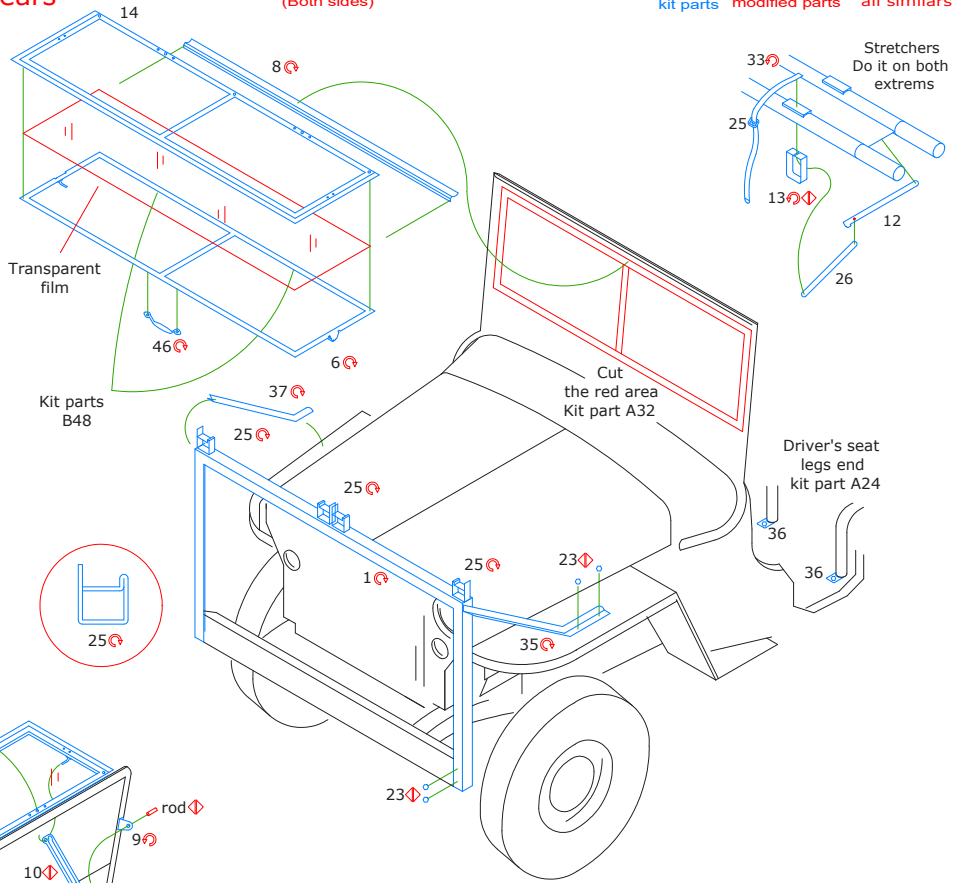

minor 

Made in Europe 2018

www.minor-web.com

CAUTION This product contain small pieces,
not suitable for childrens under 10 years

 Bend  Symmetrically (Both sides) **OP** Optional **I** Put into  Original parts  minor kit parts  Scratchbuilt or modified parts **R** Repeat on all similars

2 folded stretchers