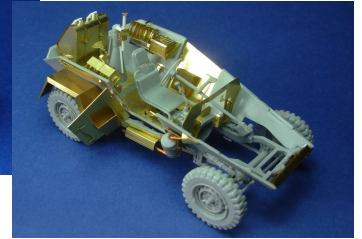

BA-64B Update detail set Complete

VMD35013

for Vision Models / Miniart kit

ed. 2

1/35 scale photoetched detail set

Photoetched & 3D parts

minor 

Made in Eu 2012

www.minor-web.com

CAUTION This product contain small pieces,
not suitable for childrens under 10 years

 Bend  Symmetrically (Both sides) **OP** Optional **I** Put into  kit parts  BSM parts  Scratchbuilt or modified parts **R** Repeat on all similars