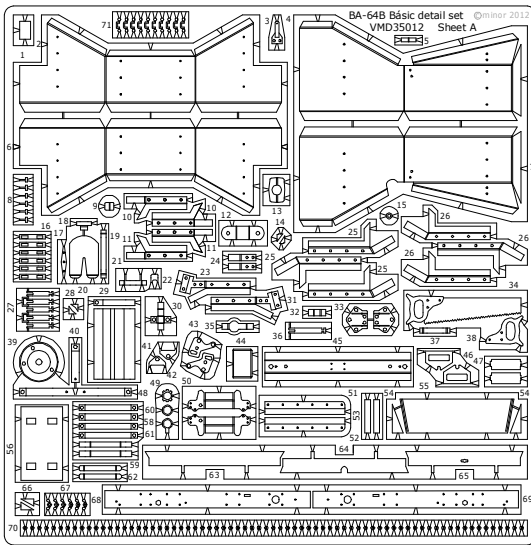

www.minor-web.com

CAUTION This product contain small pieces,
not suitable for childrens under 10 years

 Bend  Symmetrically (Both sides) **OP** Optional **I** Put into  kit parts  BSM parts  Scratchbuilt or modified parts **R** Repeat on all similars

3D parts

1&2

3

Sheet A

Sheet B

Sheet D

Sheet C

Sheet E

Doors

Doors (inner side)

3D parts 1+2

This part on the side of the car