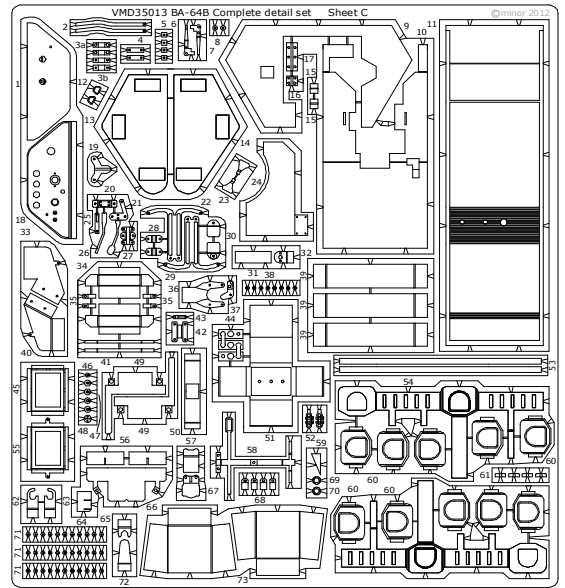

www.minor-web.com

CAUTION This product contain small pieces,
not suitable for childrens under 10 years

 Bend  Symmetrically (Both sides) **OP** Optional **I** Put into  kit parts  BSM parts  Scratchbuilt or modified parts **R** Repeat on all similars

3D parts

1&2

3

Sheet A

Sheet B

Sheet D

Sheet C

Sheet E

Doors

Doors (inner side)

3D parts 1+2

This part on the side of the car