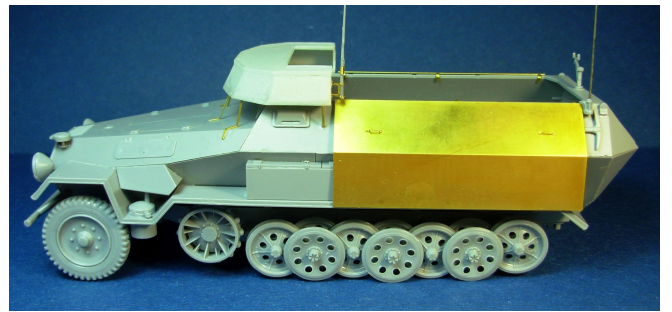

Up-armoured command Sd.Kfz.251

VMT35015

for Zvezda kit

adaptable to all kits

1/35 scale conversion set

Photoetched and resin parts

ed2

Made in Europe 2016

www.minor-web.com

- Bend
- Symmetrically (Both sides)
- OP** Optional
- I** Put into
- Original parts
- minor kit parts
- Scratchbuilt or modified parts
- R** Repeat on all similars