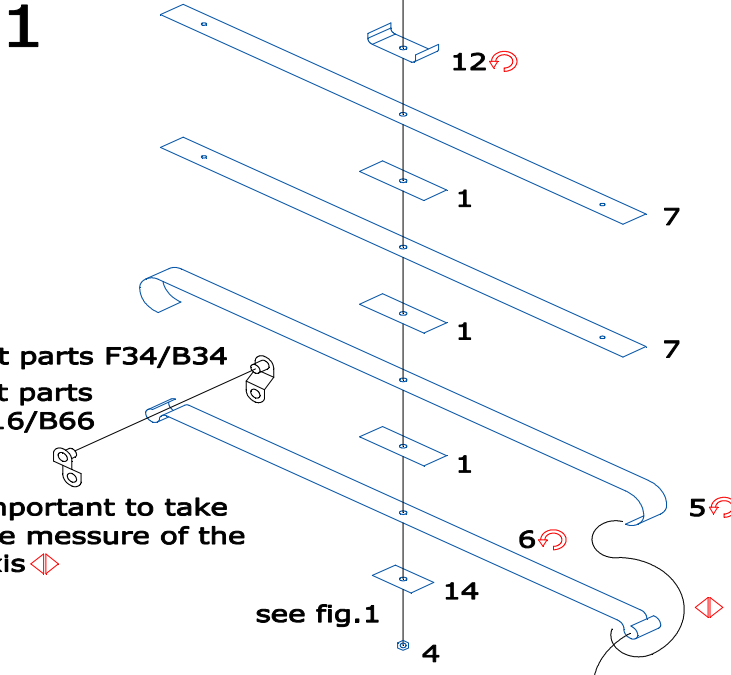

Workable leaf springs for US M1078 LMTV

VMD35018

1/35 scale photoetched detail set

Made in Europe 2012
www.minor-web.com

CAUTION This product contain small pieces,
not suitable for childrens under 10 years

Bend
 Symmetrically (Both sides)
OP Optional
I Put into
 Original parts
 minor kit parts
 Scratchbuilt or modified parts

Do over leaves/parts nr. 6 i 7
On both sides of the spring