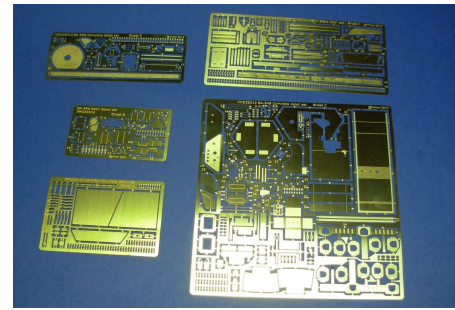

BA-64-3Skh Update detail set

Complete

VMD35021

for Vision Models kit

1/35 scale photoetched detail set

Made in Eu 2013
www.minor-web.com

CAUTION This product contain small pieces,
 not suitable for childrens under 10 years